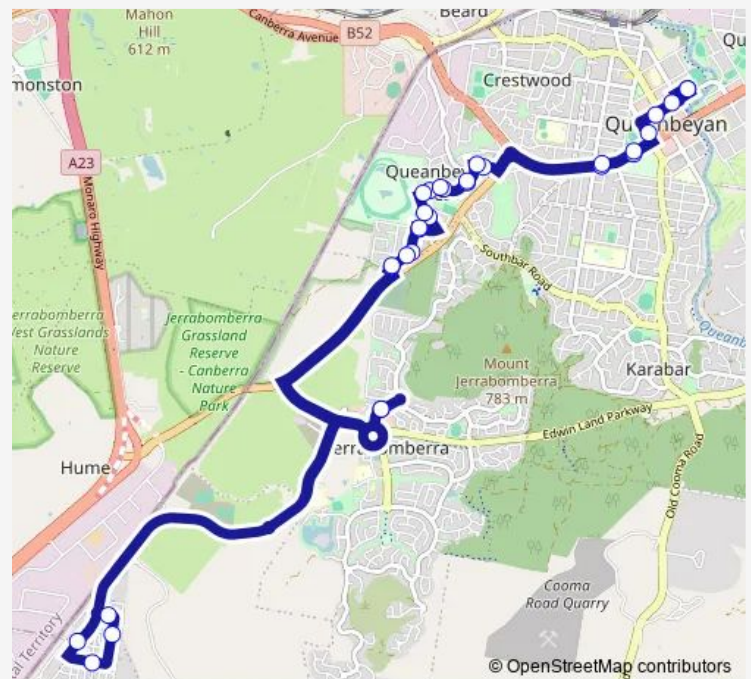

Monday 08:06

Tuesday 08:06

Wednesday 08:06

Thursday 08:06

Friday 08:06

Saturday —

Sunday —

Route info

Direction: Oxalis Cres Opp Elkhorn Rd

Stops: 19

Trip Duration: 0 hour 46 min

835 — Tralee to Queanbeyan via South Jerrabomberra and Queanbeyan West (Loop Service)

Direction

Queanbeyan Interchange, Stand 1 — Queanbeyan Interchange, Stand 1

31 stops

[Open route schedule](#)

Queanbeyan Interchange, Stand 1

Morisset St After Crawford St

Lowe St Before Monaro St

Queanbeyan Showground, Farrer Pl

Canberra Av Before Donald Rd

Gilmore Rd Opp Robertson St

Route info

Direction: Queanbeyan Interchange, Stand 1

Stops: 31

Trip Duration: 0 hour 51 min

Hellmund St At Ritchie Pl

20 Hellmund St

Gilmore Rd Opp Hellmund St

Canberra Av After Stornaway Rd