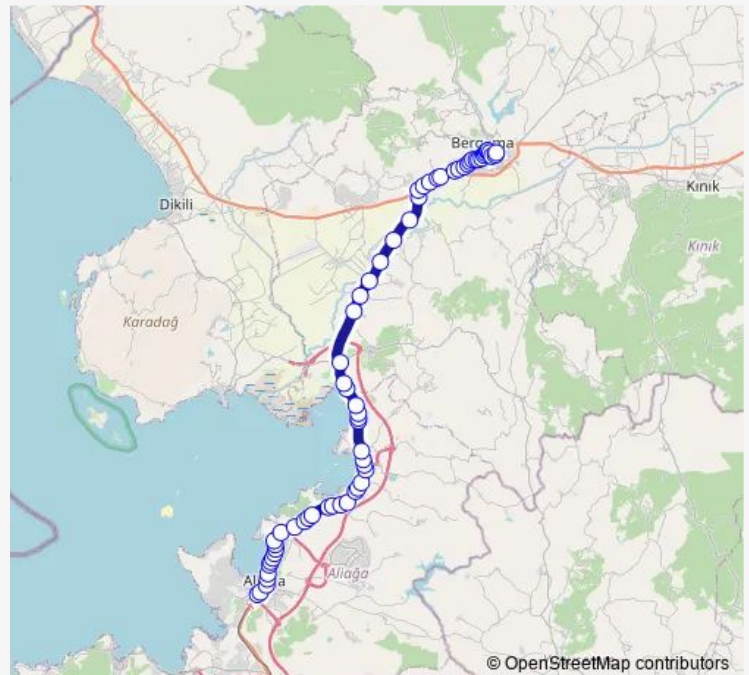

Thursday 06:00-23:40

Friday 06:00-23:40

Saturday 06:00-23:40

Sunday 06:00-23:40

Route info

Direction: Aliğa Terminal İçi

Stops: 64

Trip Duration: 2 hour 14 min