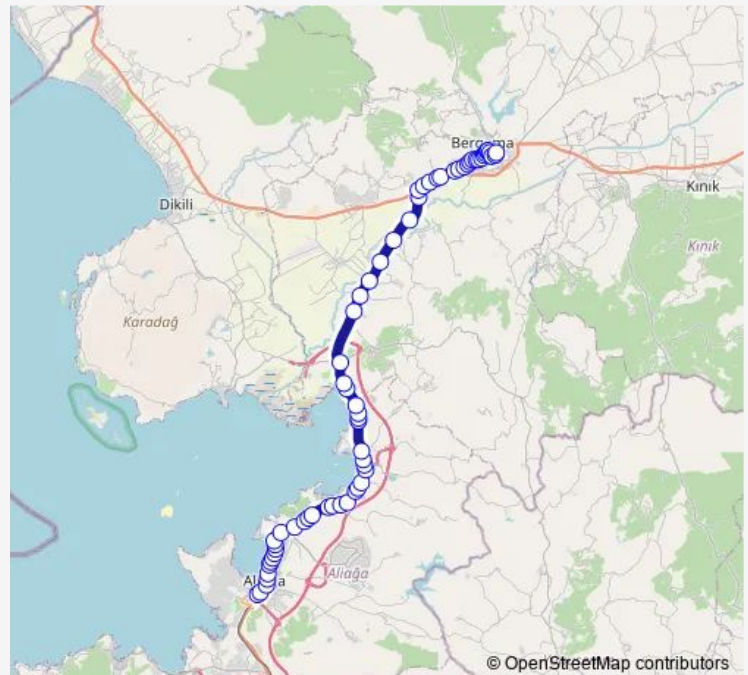

Thursday 06:00-23:40

Friday 06:00-23:40

Saturday 06:00-23:40

Sunday 06:00-23:40

Route info

Direction: Aliğa Terminal İçi

Stops: 64

Trip Duration: 2 hour 14 min