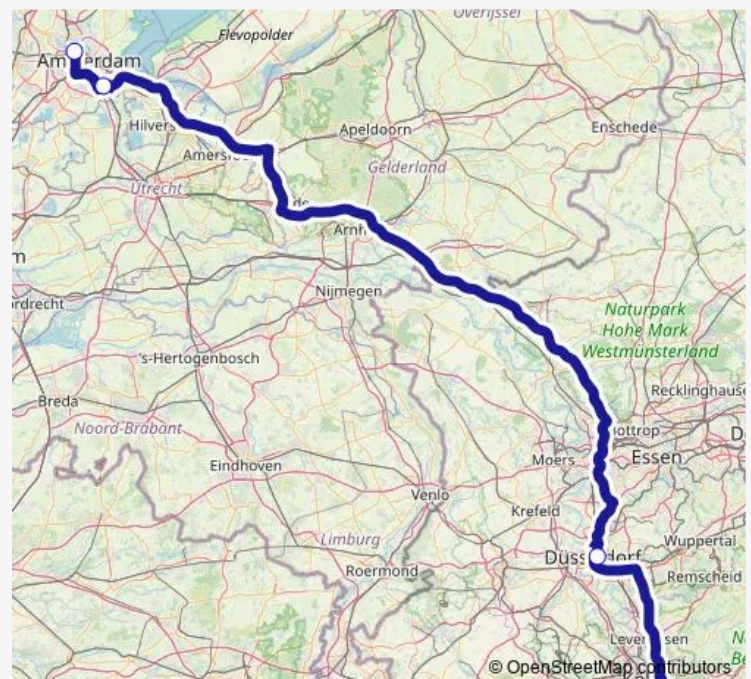

International Coach Service 835 Amsterdam - Cologne

[Go to website](#)**Direction**

Amsterdam Sloterdijk — Köln/Bonn Flughafen Terminal 2

4 stops

[Open route schedule](#)

Amsterdam Sloterdijk

Amsterdam Bijlmer Arena

D-Worringer Platz,W57

Köln/Bonn Flughafen Terminal 2

Route schedule

Amsterdam Sloterdijk — Köln/Bonn Flughafen Terminal 2

Monday	—
Tuesday	12:00
Wednesday	12:00
Thursday	12:00
Friday	12:00-12:05
Saturday	12:00-12:05
Sunday	12:00-12:05

Route info

Direction: Amsterdam Sloterdijk

Stops: 4

Trip Duration: 4 hour 35 min

835 — Amsterdam - Cologne

Direction

Köln/Bonn Flughafen Terminal 2 — Amsterdam Sloterdijk

4 stops

Route info

Direction: Köln/Bonn Flughafen Terminal 2

Stops: 4

Trip Duration: 4 hour 25 min

835 International Coach Service time schedules and route maps are available in an offline PDF at busmaps.com. Use the busmaps.com website to see live bus times, train schedule or subway schedule, and step-by-step directions for all public transit in Amsterdam