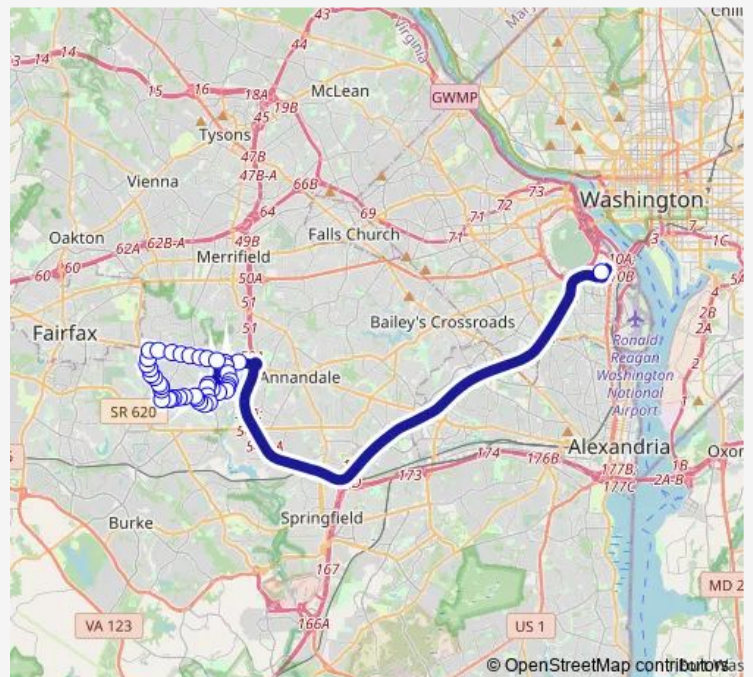

Duncan Dr and Little River Tpk

Duncan and Branch

Duncan Dr and Holborn Av

Duncan and Mockingbird

Duncan and Briar Creek

Duncan and Briar Creek

Toll House and Duncan

Toll House and Holborn

Braeburn and Ponderosa

Braeburn Dr and Pontiac Dr

Braeburn and Sleaford

Route schedule

Metro Pentagon Bay L44 — Little River and Lake

Monday 15:35-19:05

Tuesday 15:35-19:05

Wednesday 15:35-19:05

Thursday 15:35-19:05

Friday 15:35-19:05

Saturday —

Sunday —

Route info

Direction: Metro Pentagon Bay L44

Stops: 41

Trip Duration: 0 hour 48 min

835 — Braeburn Dr - Pentagon

Braeburn and Willet

Braeburn and Springbrook

Braeburn and Valerie

Braeburn Dr and Guinea Rd

Braeburn and Saranac

Braeburn and Kristin

Braeburn and Hillyer