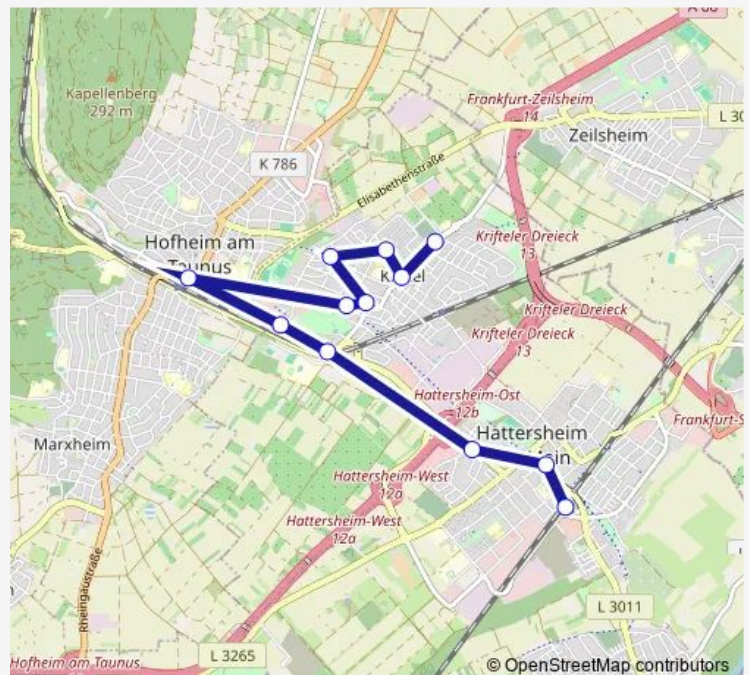

Route schedule

Hattersheim (Main) Bahnhof Süd — Kriftel Friedhof

Monday 19:34-23:34

Tuesday 19:34-23:34

Wednesday 19:34-23:34

Thursday 19:34-23:34

Friday 19:34-23:34

Saturday 15:34-23:34

Sunday 08:34-23:34

Route info

Direction: Hattersheim (Main) Bahnhof Süd

Stops: 12

Trip Duration: 0 hour 20 min

Direction

Kriftel Friedhof — Hattersheim (Main) Bahnhof Süd

12 stops

[Open route schedule](#)

Kriftel Friedhof

Kriftel Bürgerhaus

Kriftel Weingartenschule

Kriftel J.-Wittwer-Seniorenzentrum

Kriftel Kirche

Kriftel Schwarzbachhallen

Hofheim am Taunus Bahnhof

Monday	20:15-00:03 ⁺¹
Tuesday	20:15-00:03 ⁺¹
Wednesday	20:15-00:03 ⁺¹
Thursday	20:15-00:03 ⁺¹
Friday	20:15-00:03 ⁺¹
Saturday	15:15-00:03 ⁺¹
Sunday	09:03-00:03 ⁺¹

Route info

Direction: Kriftel Friedhof

Stops: 12