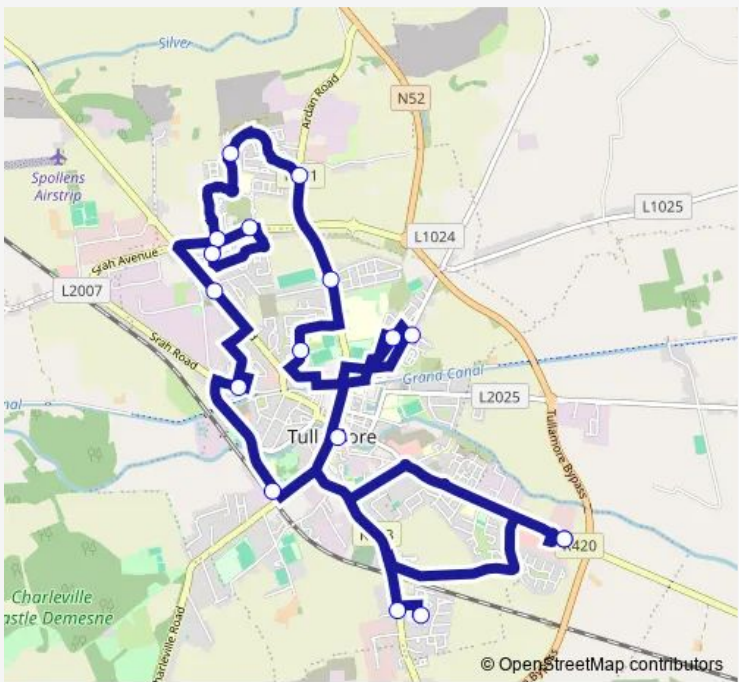

## Bus 835 Tullamore, Tullamore Retail Park - Tullamore, Tullamore Retail Park

[Go to website](#)

**Direction**  
 Cloncollog — Cloncollog  
 17 stops  
[Open route schedule](#)

- Cloncollog
- Tara Crescent
- The Willows
- High Street
- Thornsberry Estate
- Puttaghan Close
- Arden View
- Arden Vale
- Eiscir Meadows
- Norbury Woods
- Droim Liath
- Ballin Rí
- Carraig Cluain
- Knockowen Road
- Rahan Road
- Tullamore Station
- Cloncollog

Route schedule  
 Cloncollog — Cloncollog

Monday	09:40-11:40
Tuesday	09:40-11:40
Wednesday	09:40-11:40
Thursday	09:40-11:40
Friday	09:40-11:40
Saturday	—
Sunday	—

Route info  
 Direction: Cloncollog  
 Stops: 17  
 Trip Duration: 1 hour 0 min

835 — Tullamore, Tullamore Retail Park - Tullamore, Tullamore Retail Park **BusMaps**

835 Bus time schedules and route maps are available in an offline PDF at [busmaps.com](https://busmaps.com). Use the [busmaps.com](https://busmaps.com) website to see live bus times, train schedule or subway schedule, and step-by-step directions for all public transit in Tullamore

The schedule is provided in the local timezone. Times with "(+1)" indicate departures on the next day.

PDF file created on 2025-01-16

2024 BusMaps.com - All Rights Reserved