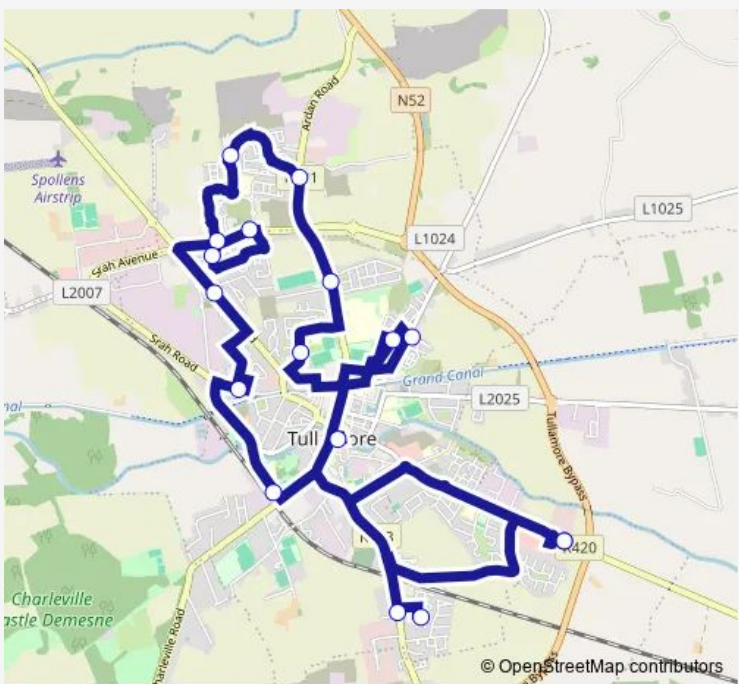

Bus 835 Tullamore, Tullamore Retail Park - Tullamore, Tullamore Retail Park

[Go to website](#)

Direction
 Cloncollog — Cloncollog
 17 stops
[Open route schedule](#)

- Cloncollog
- Tara Crescent
- The Willows
- High Street
- Thornsberry Estate
- Puttaghan Close
- Arden View
- Arden Vale
- Eiscir Meadows
- Norbury Woods
- Droim Liath
- Ballin Rí
- Carraig Cluain
- Knockowen Road
- Rahan Road
- Tullamore Station
- Cloncollog

Route schedule
 Cloncollog — Cloncollog

Monday	09:40-11:40
Tuesday	09:40-11:40
Wednesday	09:40-11:40
Thursday	09:40-11:40
Friday	09:40-11:40
Saturday	—
Sunday	—

Route info
 Direction: Cloncollog
 Stops: 17
 Trip Duration: 1 hour 0 min

■ 835 — Tullamore, Tullamore Retail Park - Tullamore, Tullamore Retail Park **BusMaps**

835 Bus time schedules and route maps are available in an offline PDF at busmaps.com. Use the busmaps.com website to see live bus times, train schedule or subway schedule, and step-by-step directions for all public transit in Tullamore

The schedule is provided in the local timezone. Times with "(+1)" indicate departures on the next day.

PDF file created on 2025-02-26

2024 BusMaps.com - All Rights Reserved