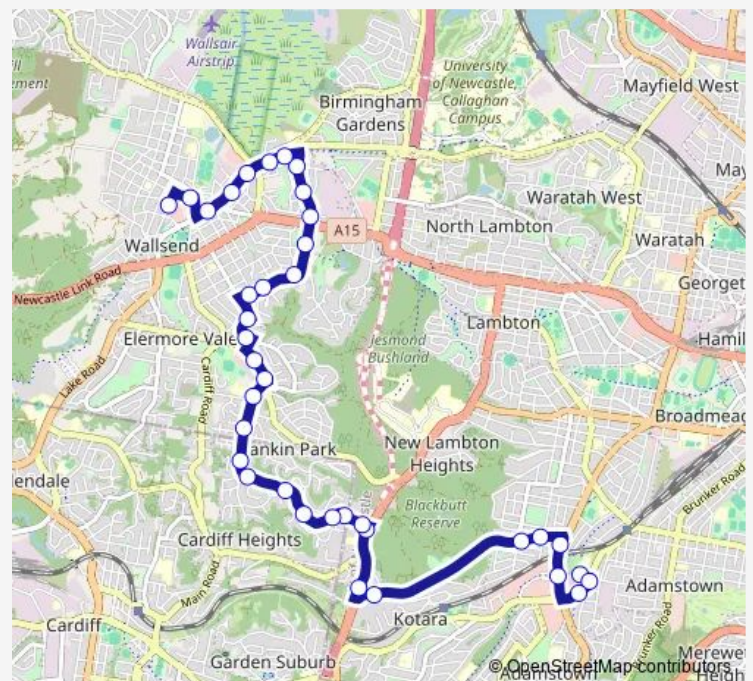

Grandview Rd Opp Cranbrook Pde

Wallsend South Public School, Grandview Rd

Croudace Rd At Grandview Rd

Croudace Rd Before Garsdale Av

Route schedule

St Pius X High School, Fletcher St, Stand C — Bunn St
Opp Wallsend District Library

Monday	15:43
Tuesday	15:43
Wednesday	15:43
Thursday	15:43
Friday	15:43
Saturday	—
Sunday	—

Route info

Direction: St Pius X High School, Fletcher St, Stand C

Stops: 37

Trip Duration: 0 hour 34 min

835 — St. Pius X High, Adamstown to Wallsend