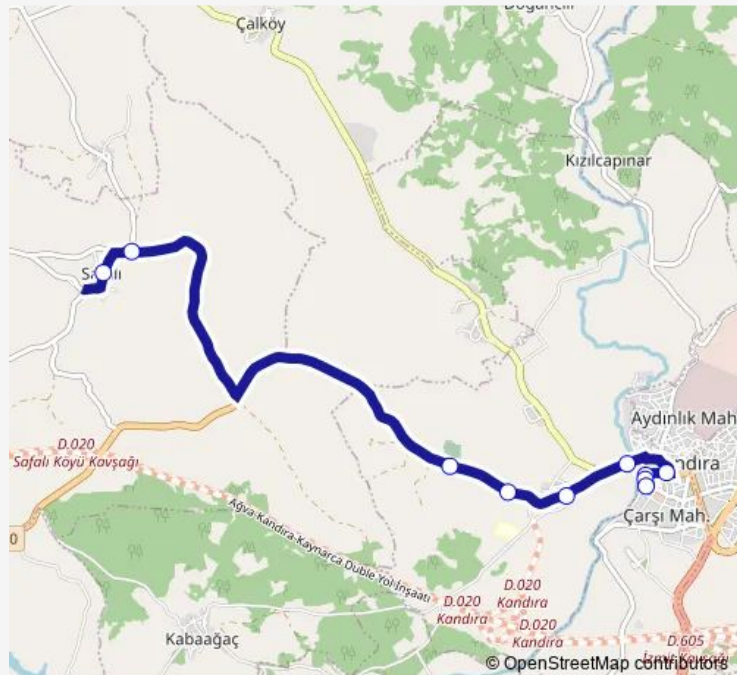

Monday 09:00-15:30

Tuesday 09:00-15:30

Wednesday 09:00-15:30

Thursday 09:00-15:30

Friday 09:00-15:30

Saturday 09:00

Sunday —

Route info

Direction: SAFALI 4

Stops: 10

Trip Duration: 0 hour 12 min

835 — Safali -Kandira

BusMaps

Direction

KANDIRA OTOBÜS TERMİNALİ — SAFALI 3

9 stops