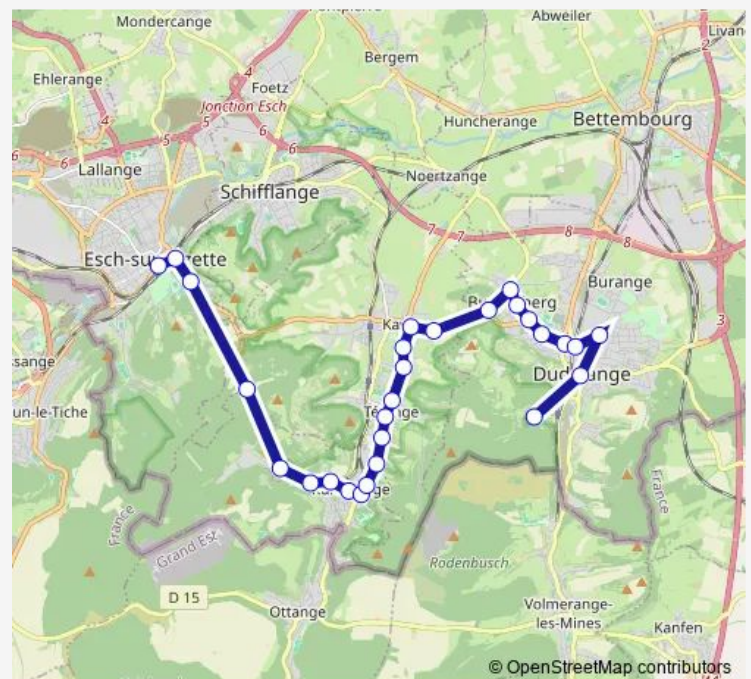

Dudelange, Rue Angeldall

Route schedule

Esch/Alzette, Gare Quai C1 — L.N.B. annexe Alliance

Monday 06:54

Tuesday 06:54

Wednesday 06:54

Thursday 06:54

Friday 06:54

Saturday —

Sunday —

Route info

Direction: Esch/Alzette, Gare Quai C1

Stops: 28

Trip Duration: 0 hour 40 min

Dudelange, Route de Kayl

Dudelange, Rue Aloyse Kayser

Dudelange, Kierfecht

Dudelange, Gare Av. Gr-D Charlotte

L.N.B.

Dudelange, Gemeng rue Karl Marx

L.N.B. annexe Alliance

835 Bus time schedules and route maps are available in an offline PDF at busmaps.com. Use the busmaps.com website to see live bus times, train schedule or subway schedule, and step-by-step directions for all public transit in Rumelange