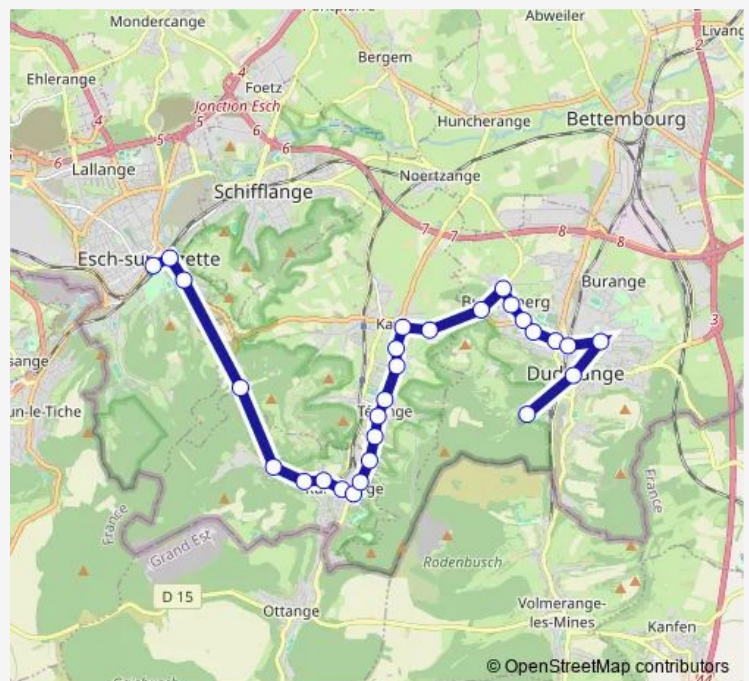

### Route schedule

Esch-sur-Alzette, Gare routière — Dudelange, L.N.B. Annexe Alliance

Monday 06:54

Tuesday 06:54

Wednesday 06:54

Thursday 06:54

Friday 06:54

Saturday —

### Route info

Direction: Esch-sur-Alzette, Gare routière

Stops: 28

Trip Duration: 0 hour 40 min

Dudelange, Route de Kayl

Dudelange, Rue Aloyse Kayser

Dudelange, Kierfecht

Dudelange, Gare