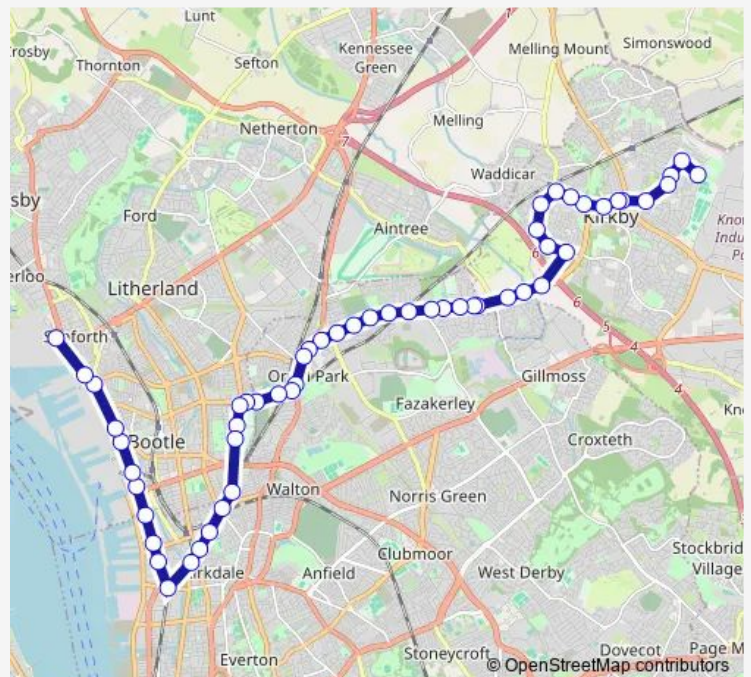

Formosa Drive

### Route schedule

Brook Hey Drive — Port of Liverpool

Monday 06:50

Tuesday 06:50

Wednesday 06:50

Thursday 06:50

Friday 06:50

Saturday —

### Route info

Direction: Brook Hey Drive

Stops: 55

Trip Duration: 0 hour 45 min

835 — Northwood - Queen Sq

Swainson Road

Longmoor Close

Fazakerley Station

Millers Bridge

Grimshaw Street

Strand Road

Vulcan Street

Peel Road

Seaforth Road

Port of Liverpool

835 Bus time schedules and route maps are available in an offline PDF at [busmaps.com](https://busmaps.com). Use the [busmaps.com](https://busmaps.com) website to see live bus times, train schedule or subway schedule, and step-by-step directions for all public transit in Liverpool