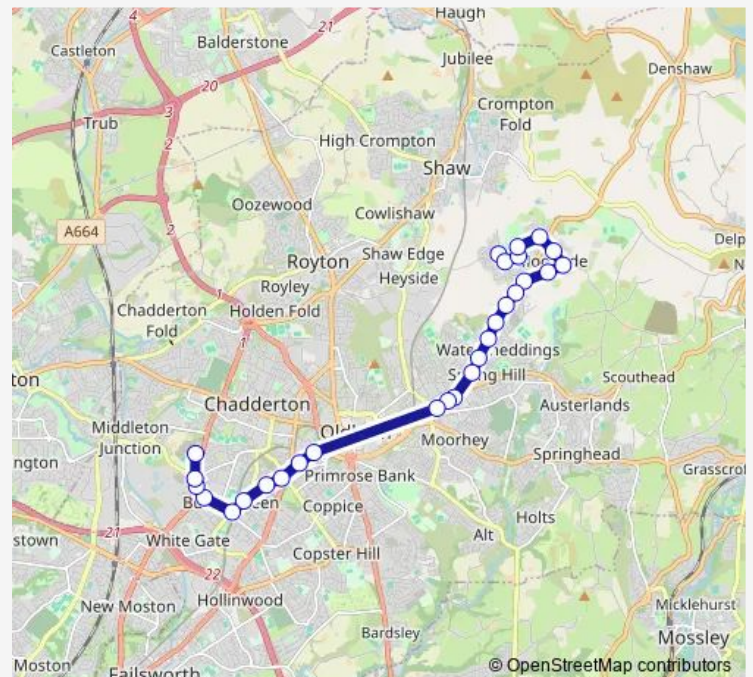

### Route schedule

Sholver Terminus — Turning Area

Monday 07:30

Tuesday 07:30

Wednesday 07:30

Thursday 07:30

Friday 07:30

Saturday —

### Route info

Direction: Sholver Terminus

Stops: 28

Trip Duration: 0 hour 45 min

835 — Blessed John Henry Newman College - Sholver

Lincoln Street

Old Lane

Butler Green

## Route schedule

Turning Area — Sholver Terminus

Monday 15:30

---

Tuesday 15:30

---

Wednesday 15:30

---

## Route info

Direction: Turning Area

Stops: 33

Trip Duration: 0 hour 32 min

Broadstone Avenue

Clipsley Crescent

Inchwood Mews

Wells Road