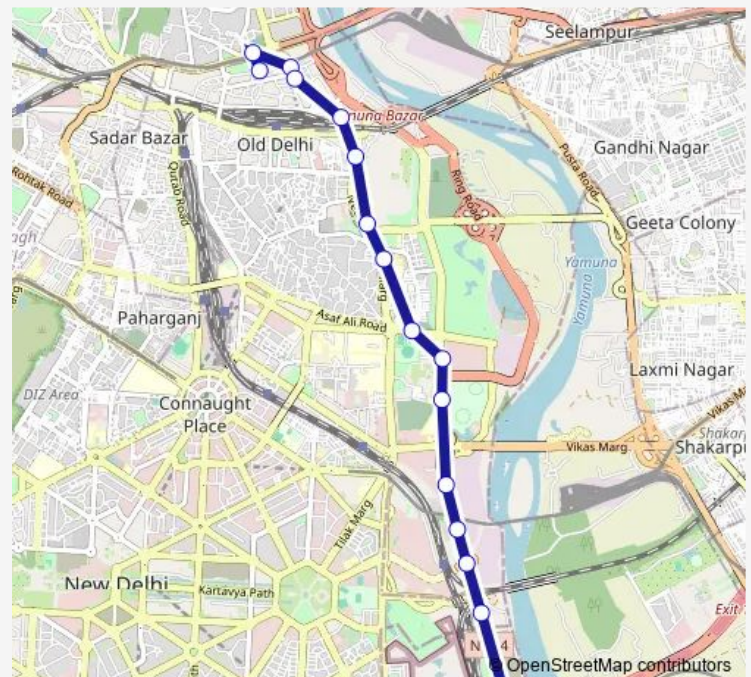

Bus 261mstlup

[Go to website](#)

Direction

Mori Gate Terminal — Millennium Depot Gate 4/5

16 stops

[Open route schedule](#)

Mori Gate Terminal

Isbt Nityanand Marg

Indira Gandhi Stadium

IP Power House / ITO Ring Road

Indraprastha Depot

Pragati Power Station

Railway Road Bridge

Millennium Depot Gate 4/5

Route schedule

Mori Gate Terminal — Millennium Depot Gate 4/5

Monday 04:46-07:10

Tuesday 04:46-07:10

Wednesday 04:46-07:10

Thursday 04:46-07:10

Friday 04:46-07:10

Saturday 04:46-07:10

Sunday 04:46-07:10

Route info

Direction: Mori Gate Terminal

Stops: 16

Trip Duration: 0 hour 33 min

■ 261mstlup

BusMaps

261mstlup Bus time schedules and route maps are available in an offline PDF at busmaps.com. Use the busmaps.com website to see live bus times, train schedule or subway schedule, and step-by-step directions for all public transit in Delhi