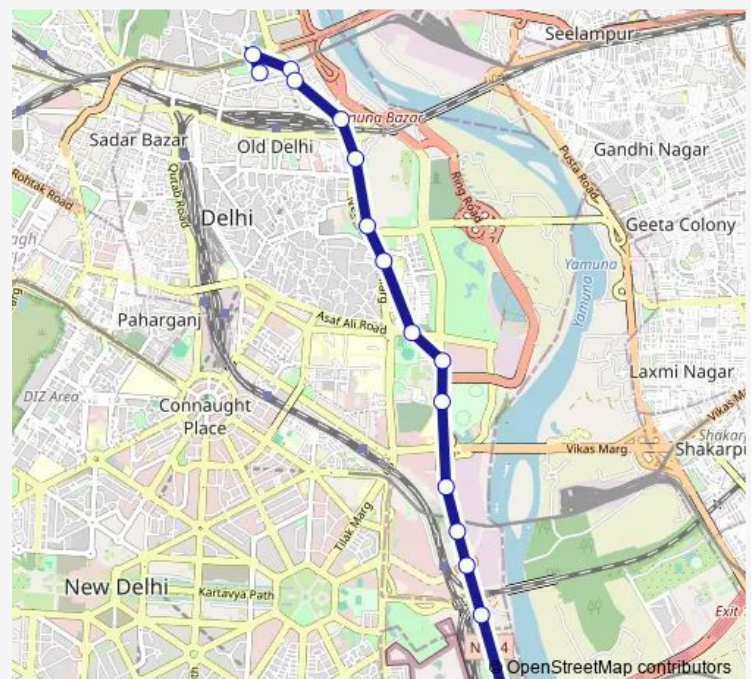

Bus 261mstlup

[Go to website](#)

Direction

Mori Gate Terminal — Millennium Depot Gate 4/5

16 stops

[Open route schedule](#)

Mori Gate Terminal

Isbt Nityanand Marg

Indira Gandhi Stadium

IP Power House / ITO Ring Road

Indraprastha Depot

Pragati Power Station

Railway Road Bridge

Millennium Depot Gate 4/5

Route schedule

Mori Gate Terminal — Millennium Depot Gate 4/5

Monday 04:46-07:10

Tuesday 04:46-07:10

Wednesday 04:46-07:10

Thursday 04:46-07:10

Friday 04:46-07:10

Saturday 04:46-07:10

Sunday 04:46-07:10

Route info

Direction: Mori Gate Terminal

Stops: 16

Trip Duration: 0 hour 33 min

■ 261mstlup

BusMaps

261mstlup Bus time schedules and route maps are available in an offline PDF at busmaps.com. Use the busmaps.com website to see live bus times, train schedule or subway schedule, and step-by-step directions for all public transit in Delhi