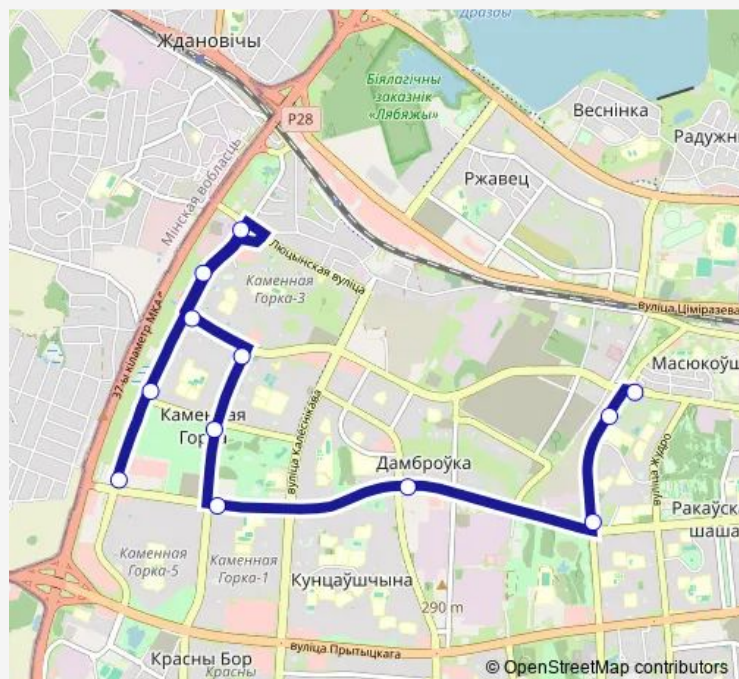

Friday 06:55-07:15

Saturday —

Sunday —

Route info

Direction: Каменная горка-5

Stops: 12

Trip Duration: 0 hour 28 min

■ 181c (Малыш - 3)