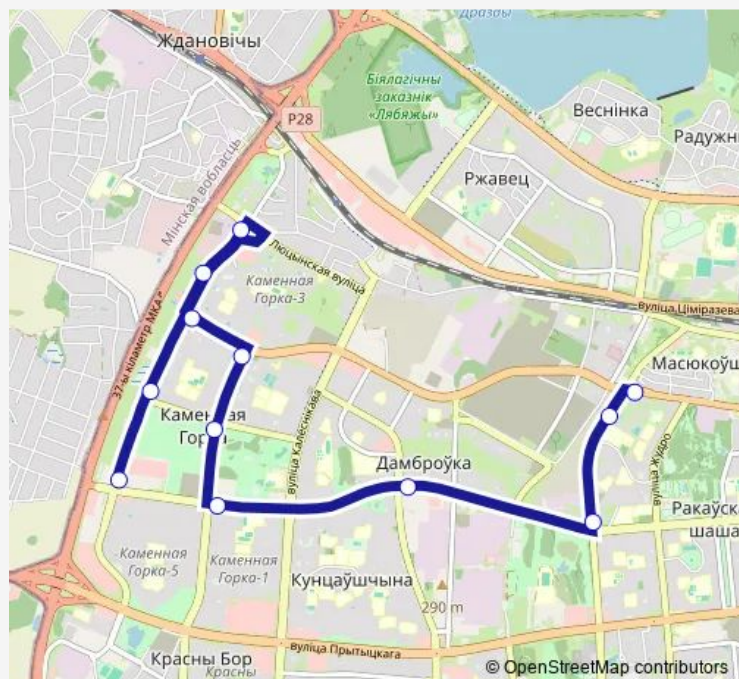

Friday 06:55-07:15

Saturday —

Sunday —

Route info

Direction: Каменная горка-5

Stops: 12

Trip Duration: 0 hour 28 min

■ 181c (Малыш - 3)