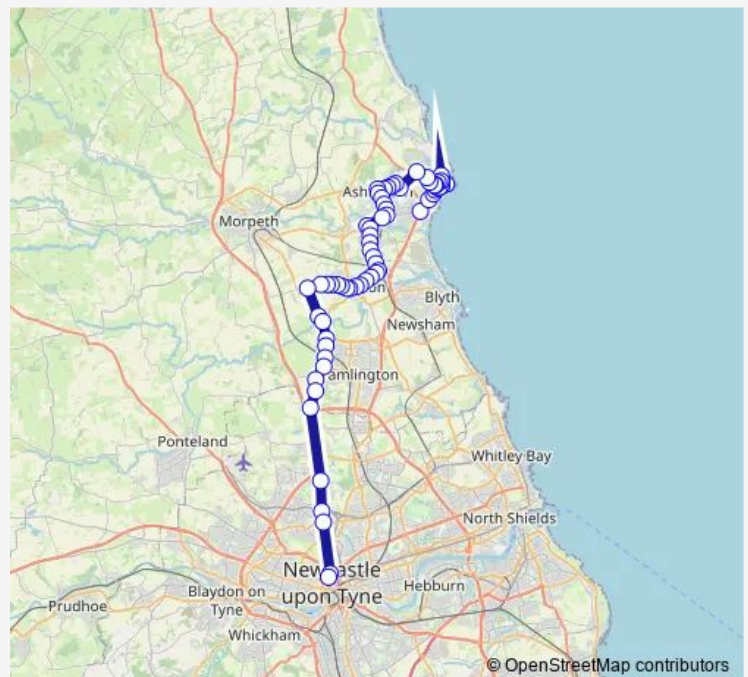

Front Street West

Market Place

Beech Grove

Route schedule

Haymarket Bus Station — Crossroads

Monday 06:10-22:20

Tuesday 06:10-22:20

Wednesday 06:10-22:20

Thursday 06:10-22:20

Friday 06:10-22:20

Saturday 07:20-22:20

Sunday 09:15-22:20

Route info

Direction: Haymarket Bus Station

Stops: 45

Trip Duration: 1 hour 5 min

Main Entrance

Woodhorn Villas

Tweed Street

Alexandra Road Top

Hawthorn Road Top

Bus Station

Route schedule

Sandy Bay — Haymarket Bus Station

Saturday 18:40-23:20

Sunday 23:20

Route info

Direction: Haymarket Bus Station

Stops: 39

Trip Duration: 0 hour 54 min

Station Street

Welwyn Factory