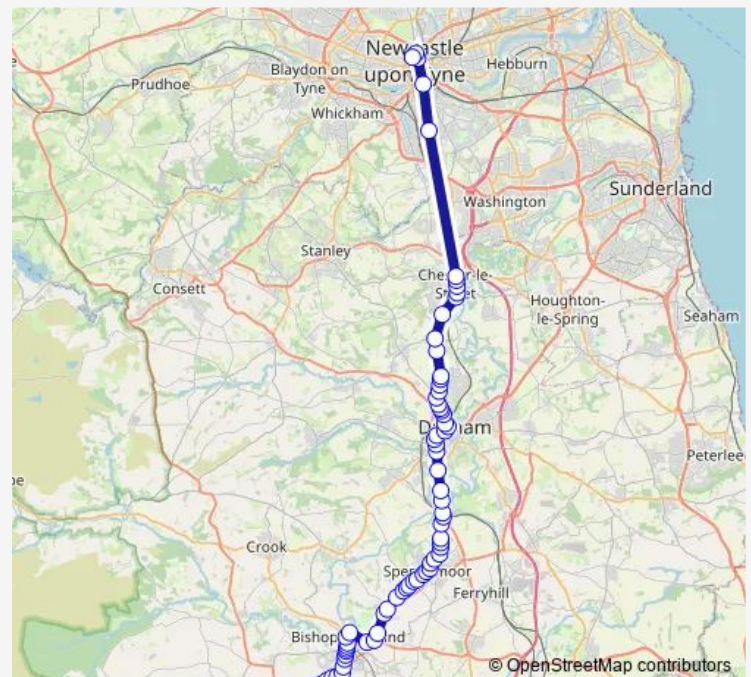

Thursday 16:30-21:15

Friday 07:47-21:15

Saturday 16:43-21:15

Sunday 07:47-20:30

Route info

Direction: Eldon Square Bus Station

Stops: 61

Trip Duration: 1 hour 18 min