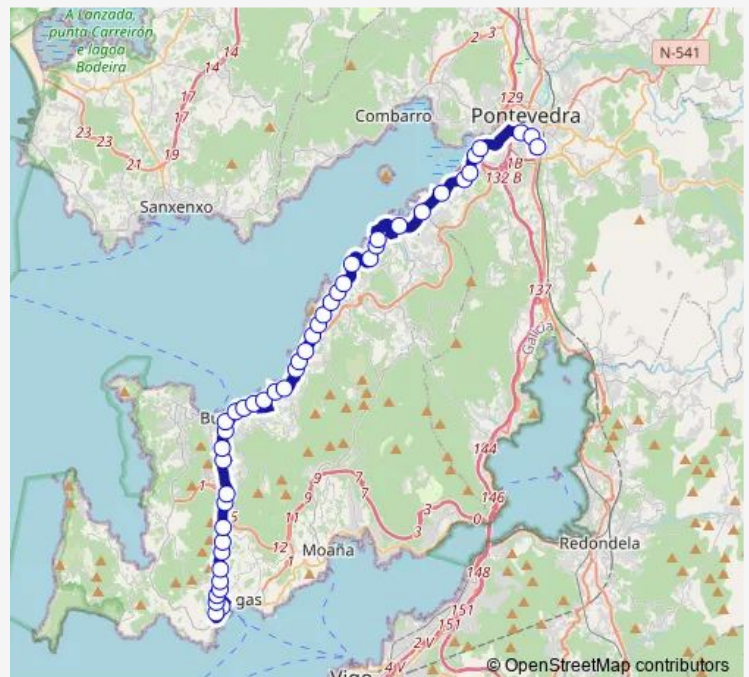

Thursday 06:35-21:30

Friday 06:35-21:30

Saturday 09:30-21:30

Sunday 10:30-21:30

Route info

Direction: Cangas E.A.

Stops: 45

Trip Duration: 0 hour 56 min