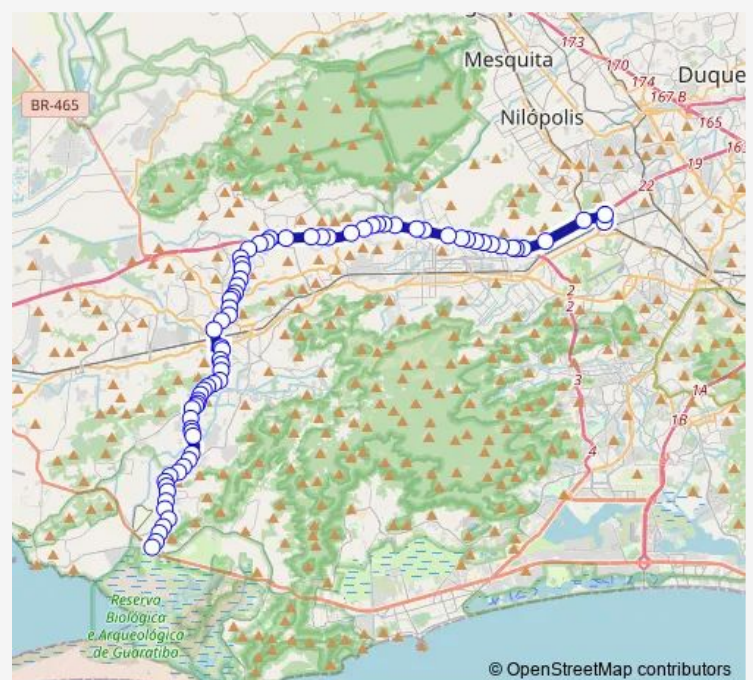

Irlando Regis

Major Bandeira de Mello

Chico Moreira

Magarça

Route schedule

Terminal Mato Alto: Norte : Linhas 853 e SV853 — Terminal Deodoro : Plataforma E2

Monday 00:00

Tuesday 00:00

Wednesday 00:00

Thursday 00:00

Friday 00:00

Saturday 00:00

Sunday 00:00

Route info

Direction: Terminal Mato Alto: Norte : Linhas 853 e SV853

Stops: 70

Trip Duration: 1 hour 4 min

LECD98 — Terminal Mato Alto - Terminal Deodoro

BusMaps

Aguinaldo dos Santos

Parkshopping Campo Grande

Esculápio

Rosa

Alhambra