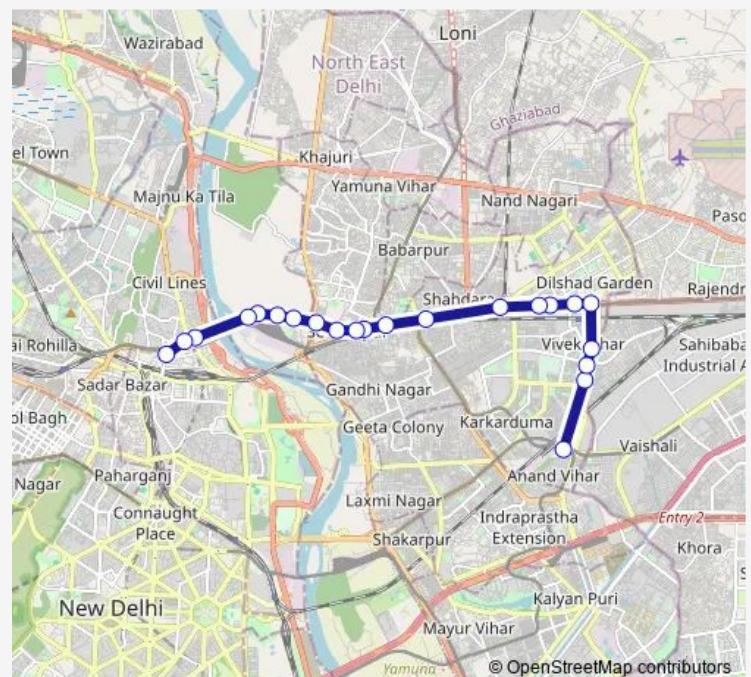

### Direction

Anand Vihar Isbt Terminal — Mori Gate Terminal

22 stops

[Open route schedule](#)

Anand Vihar Isbt Terminal

Ram Prastha Crossing

Ram Prastha Temple

Surya Nagar (Gazipur Road)

### Route schedule

Anand Vihar Isbt Terminal — Mori Gate Terminal

Monday 05:22-21:18

Tuesday 05:22-21:18

Wednesday 05:22-21:18

Thursday 05:22-21:18

Friday 05:22-21:18

Saturday 05:22-21:18

### Route info

Direction: Anand Vihar Isbt Terminal

Stops: 22

Trip Duration: 0 hour 53 min

221down

BusMaps

221down Bus time schedules and route maps are available in an offline PDF at [busmaps.com](https://busmaps.com). Use the [busmaps.com](https://busmaps.com) website to see live bus times, train schedule or subway schedule, and step-by-step directions for all public transit in Delhi