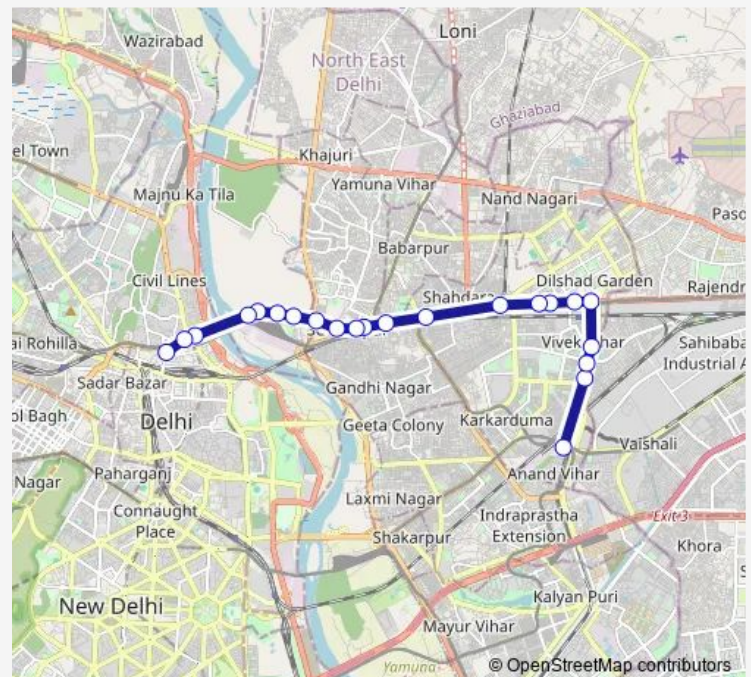

### Direction

Anand Vihar Isbt Terminal — Mori Gate Terminal

22 stops

[Open route schedule](#)

Anand Vihar Isbt Terminal

Ram Prastha Crossing

Ram Prastha Temple

Surya Nagar (Gazipur Road)

### Route schedule

Anand Vihar Isbt Terminal — Mori Gate Terminal

Monday 05:22-21:18

Tuesday 05:22-21:18

Wednesday 05:22-21:18

Thursday 05:22-21:18

Friday 05:22-21:18

Saturday 05:22-21:18

### Route info

Direction: Anand Vihar Isbt Terminal

Stops: 22

Trip Duration: 0 hour 53 min

221down

BusMaps

221down Bus time schedules and route maps are available in an offline PDF at [busmaps.com](https://busmaps.com). Use the [busmaps.com](https://busmaps.com) website to see live bus times, train schedule or subway schedule, and step-by-step directions for all public transit in Delhi