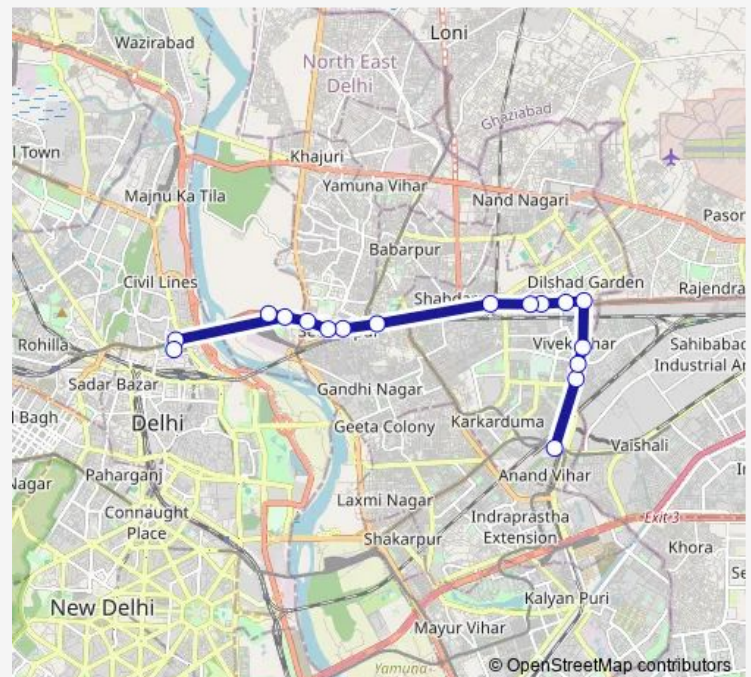

### Direction

Anand Vihar Isbt Terminal — Mori Gate Terminal

17 stops

[Open route schedule](#)

Anand Vihar Isbt Terminal

Ram Prastha Crossing

Ram Prastha Temple

Surya Nagar (Gazipur Road)

### Route schedule

Anand Vihar Isbt Terminal — Mori Gate Terminal

Monday 05:30-20:15

Tuesday 05:30-20:15

Wednesday 05:30-20:15

Thursday 05:30-20:15

Friday 05:30-20:15

Saturday 05:30-20:15

### Route info

Direction: Anand Vihar Isbt Terminal

Stops: 17

Trip Duration: 0 hour 55 min

■ 221down

BusMaps

221down Bus time schedules and route maps are available in an offline PDF at [busmaps.com](https://busmaps.com). Use the [busmaps.com](https://busmaps.com) website to see live bus times, train schedule or subway schedule, and step-by-step directions for all public transit in Delhi