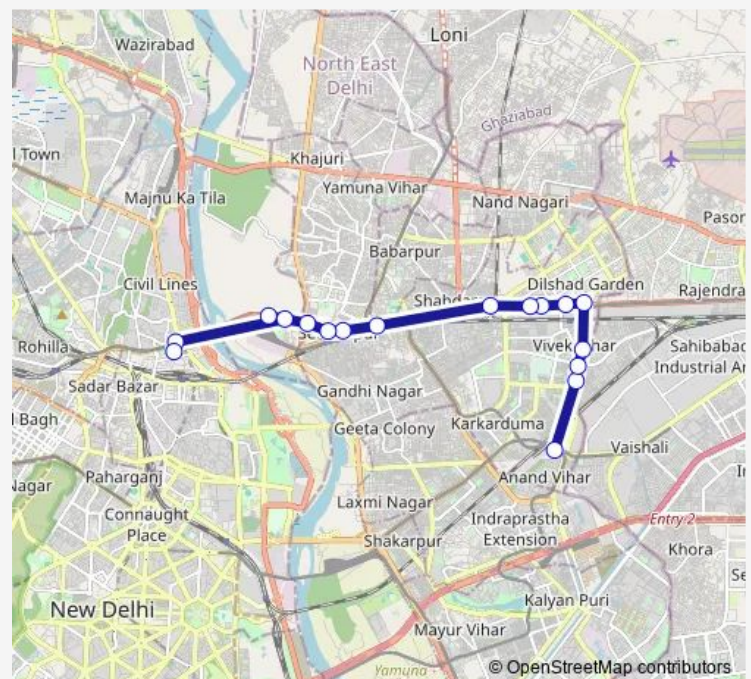

Bus 221down

[Go to website](#)

Direction

Anand Vihar Isbt Terminal — Mori Gate Terminal

17 stops

[Open route schedule](#)

Anand Vihar Isbt Terminal

Ram Prastha Crossing

Seelampur Gt Road

Dharam Pura

Shastri Park

Shyam Giri Mandir

Shastri Park

Isbt Nityanand Marg

Mori Gate Terminal

Route schedule

Anand Vihar Isbt Terminal — Mori Gate Terminal

Monday 05:30-20:15

Tuesday 05:30-20:15

Wednesday 05:30-20:15

Thursday 05:30-20:15

Friday 05:30-20:15

Saturday 05:30-20:15

Sunday 05:30-20:15

Route info

Direction: Anand Vihar Isbt Terminal

Stops: 17

Trip Duration: 0 hour 55 min

■ 221down

221down Bus time schedules and route maps are available in an offline PDF at busmaps.com. Use the busmaps.com website to see live bus times, train schedule or subway schedule, and step-by-step directions for all public transit in Delhi