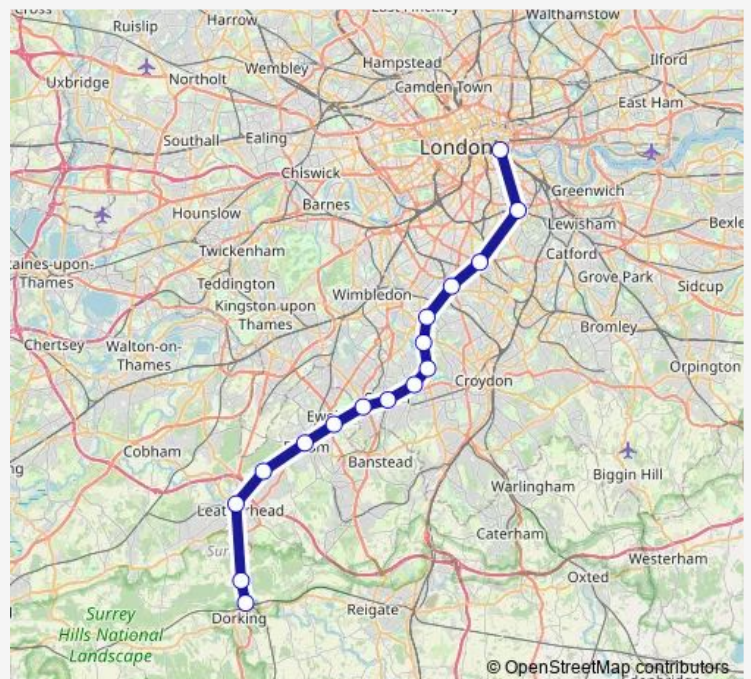

Ewell East

Epsom

Ashtead

Leatherhead

Dorking

Route schedule

London Bridge — Dorking

Monday 05:55-18:25

Tuesday 05:55-18:25

Wednesday 05:55-18:25

Thursday 05:55-18:25

Friday 05:55-18:25

Saturday —

Sunday —

Route info

Direction: London Bridge

Stops: 15

Trip Duration: 1 hour 0 min

■ Sn:Lbg->Dkg — SN train service from LBG to Dkg

Direction

London Bridge — Dorking

16 stops

[Open route schedule](#)

London Bridge

Cheam

Ewell East

Epsom

Ashtead

Leatherhead

Box Hill & Westhumble

Dorking

Route schedule