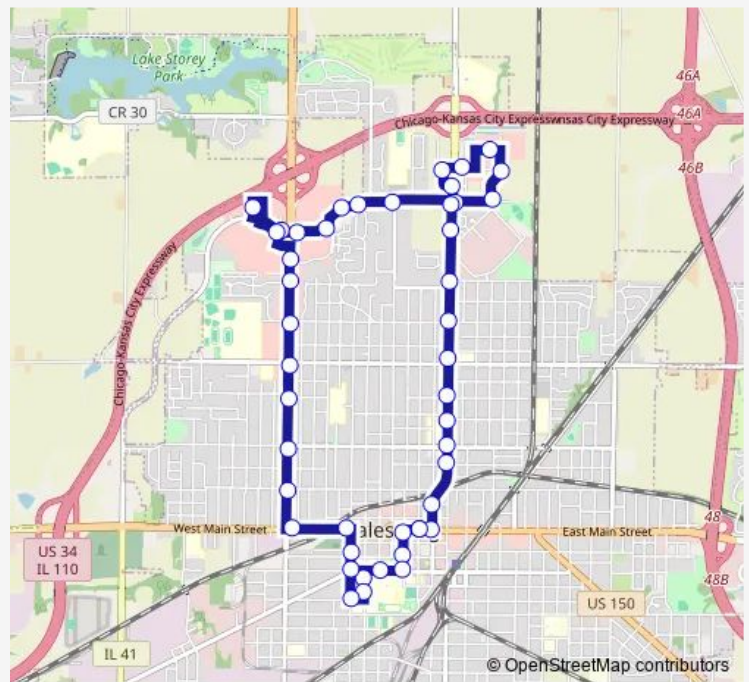

## Bus 4 Gold Express

[Go to website](#)

**Direction**  
 E Main St and N Prairie St — E Main St and N Prairie St  
 46 stops  
[Open route schedule](#)

- E Main St and N Prairie St
- S Cherry St and E Main St
- S Cherry St and E Tompkins St
- S Cherry St and E South St
- W South St and S Cedar St
- Knox College (Umbeck Hall)
- Knox College (Post Hall)
- W Brooks St and S Academy St
- S Academy St and W South St
- Moon Towers
- W Main St and N Academy St
- W Main St and N Henderson St
- N Henderson St and W North St
- N Henderson St and W Losey St
- N Henderson St and Harvey St
- N Henderson St and W Fremont St
- N Henderson St and W Dayton St
- N Henderson St and Park View Rd
- N Henderson St and Home Blvd
- W Carl Sandburg Dr and Centel Dr
- Target

### Route schedule

E Main St and N Prairie St — E Main St and N Prairie St

Monday	07:15-17:45
Tuesday	07:15-17:45
Wednesday	07:15-17:45
Thursday	07:15-17:45
Friday	07:15-17:45
Saturday	07:15-17:45
Sunday	—

### Route info

Direction: E Main St and N Prairie St

Stops: 46

Trip Duration: 0 hour 30 min

4 Gold Express

W Carl Sandburg Dr and Centel Dr

W Carl Sandburg Dr and National Blvd

W Carl Sandburg Dr and Home Blvd

404 W Carl Sandburg Dr

W Carl Sandburg Dr and Christopher Dr

W Carl Sandburg Dr and N Broad St

E Carl Sandburg Dr and N Seminary St

Veterans Dr and E Carl Sandburg Dr

Veterans Dr and Knox Square Dr

Walmart (east door)