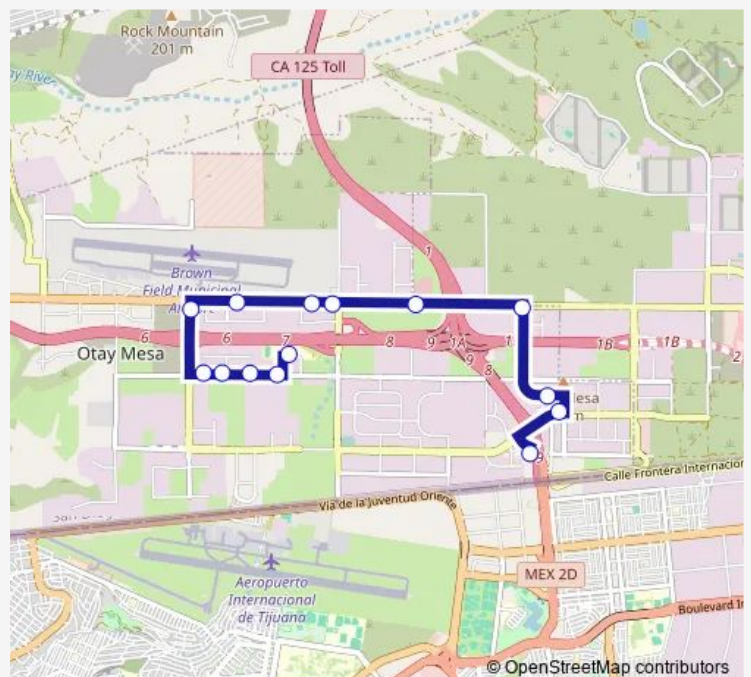

Tuesday 05:24-19:33

Wednesday 05:24-19:33

Thursday 05:24-19:33

Friday 05:24-19:33

Saturday —

Sunday —

Route info

Direction: Gigantic St & Excellante St

Stops: 14

Trip Duration: 0 hour 19 min

909 — Otay Mesa Transit Center - SWC at Otay Mesa

Direction

Otay Mesa Transit Center — Gigantic St & Excellante St

17 stops

[Open route schedule](#)

Otay Mesa Transit Center

Siempre Viva Rd & Roll Dr

Via De La Amistad & Roll Dr

Paseo De Las Americas & Siempre Viva Rd

Heinrich Hertz Dr & Neils Bohr Ct

Sanyo Av & Carnoustie Rd

Otay Mesa Rd & Piper Ranch Rd

Otay Mesa Rd & La Media Rd

Gigantic St & Excellante St

Route schedule

Otay Mesa Transit Center — Gigantic St & Excellante St

Monday 04:58-19:08

Tuesday 04:58-19:08

Wednesday 04:58-19:08

Thursday 04:58-19:08

Friday 04:58-19:08