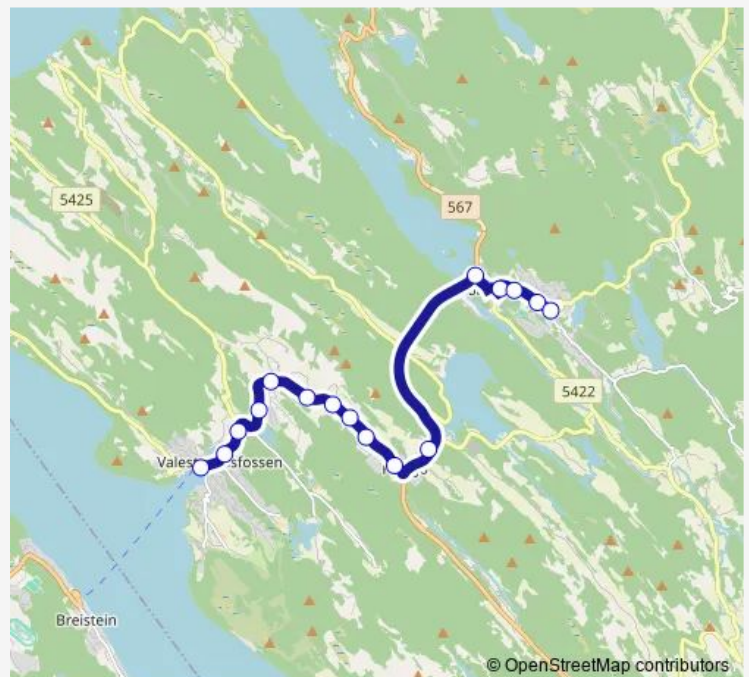

Thursday 07:24

Friday 07:24

Saturday —

Sunday —

Route info

Direction: Valestrand kai

Stops: 28

Trip Duration: 0 hour 21 min