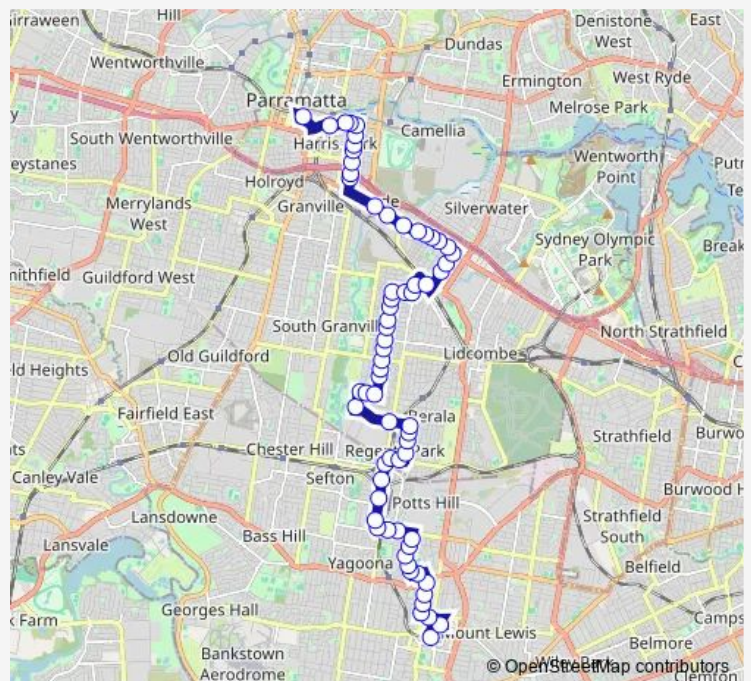

Monday 15:00

Tuesday 15:00

Wednesday 15:00

Thursday 15:00

Friday 15:00

Saturday —

Sunday —

Route info

Direction: Parramatta Station, Stand B1

Stops: 66

Trip Duration: 1 hour 9 min

Park Rd Opp Auburn Trinity Catholic College

Mary St After Alice St

Mary St Opp Dudley St

Cumberland Rd At Paul St

Cumberland Rd At Edgar St