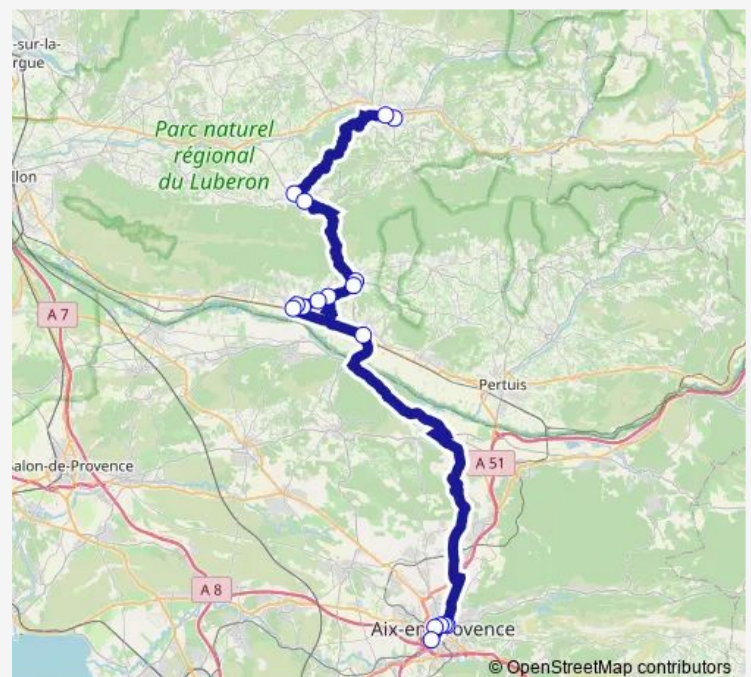

### Route schedule

La Bastide — Sainte Anne

Monday 06:20

Tuesday 06:20

Wednesday 06:20

Thursday 06:20

Friday 06:20

Saturday —

### Route info

Direction: La Bastide

Stops: 21

Trip Duration: 1 hour 35 min