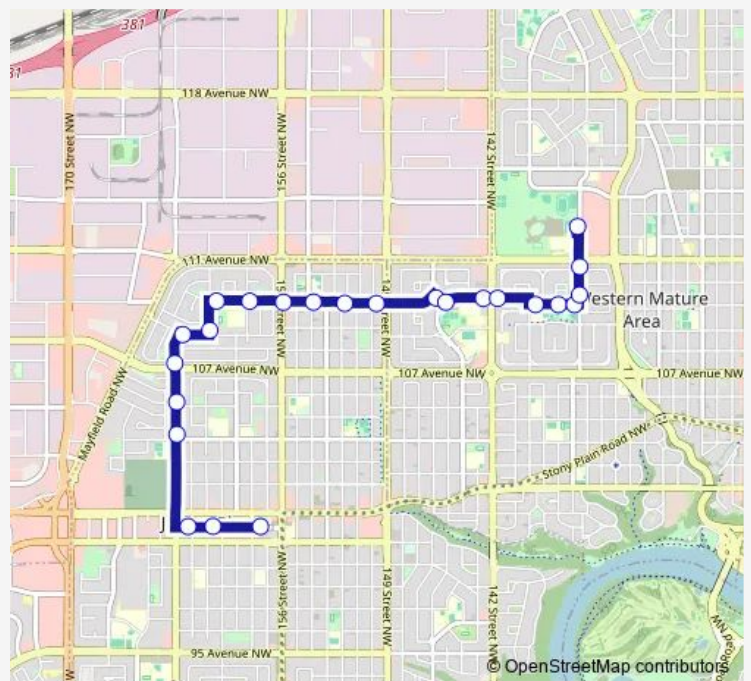

- 160 Street & 100a Avenue
- 162 Street & 100a Avenue
- 163 Street & 104 Avenue
- 163 Street & 105 Avenue
- 163 Street & 107 Avenue
- 163 Street & 109 Avenue
- 161 Street & 109 Avenue
- 161 Street & 110 Avenue
- 159 Street & 110 Avenue
- 156 Street & 110 Avenue
- 154 Street & 110 Avenue
- 152 Street & 110 Avenue
- 150 Street & 110 Avenue
- 146 Street & 109 Avenue
- 146 Street & Mcqueen Road
- 142 Street & Mcqueen Road
- 142 Street & 109b Avenue
- 139 Street & 109a Avenue
- 137 Street & 109a Avenue
- 135 Street & 109a Avenue

**Route schedule**

Jasper Place TC on 100a Avenue Bay J — Westmount Transit Centre Bay G

Monday	05:24-23:49
Tuesday	05:24-23:49
Wednesday	05:24-23:49
Thursday	05:24-23:49
Friday	05:24-23:49
Saturday	06:34-00:36 <sup>+1</sup>
Sunday	06:37-23:37

**Route info**

Direction: Jasper Place TC on 100a Avenue Bay J

Stops: 24

Trip Duration: 0 hour 18 min

909 — Jasper Place - Westmount

135 Street & 109b Avenue

135 Street & 110a Avenue

Westmount Transit Centre Bay G

## Direction

Westmount Transit Centre Bay G — Jasper Place TC on 100a Avenue Bay J

23 stops

[Open route schedule](#)

Westmount Transit Centre Bay G

135 Street & 111 Avenue

136 Street & 109a Avenue

137 Street & 109a Avenue