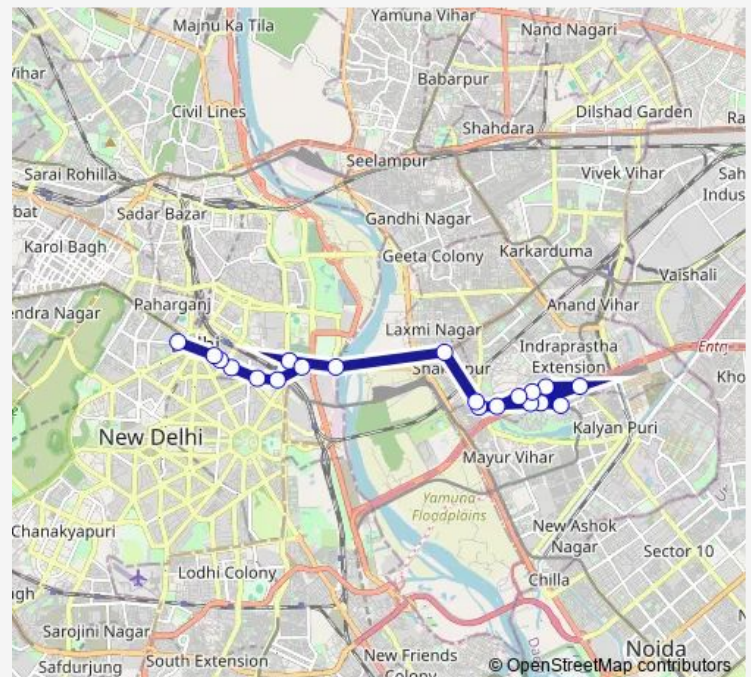

Statesman House

Shivaji Stadium Terminal

Route schedule

Mayur Vihar Phase 2 (T) — Shivaji Stadium Terminal

Monday 06:20-20:35

Tuesday 06:20-20:35

Wednesday 06:20-20:35

Thursday 06:20-20:35

Friday 06:20-20:35

Saturday 06:20-20:35

Sunday 06:20-20:35

Route info

Direction: Mayur Vihar Phase 2 (T)

Stops: 20

Trip Duration: 0 hour 51 min

349adown