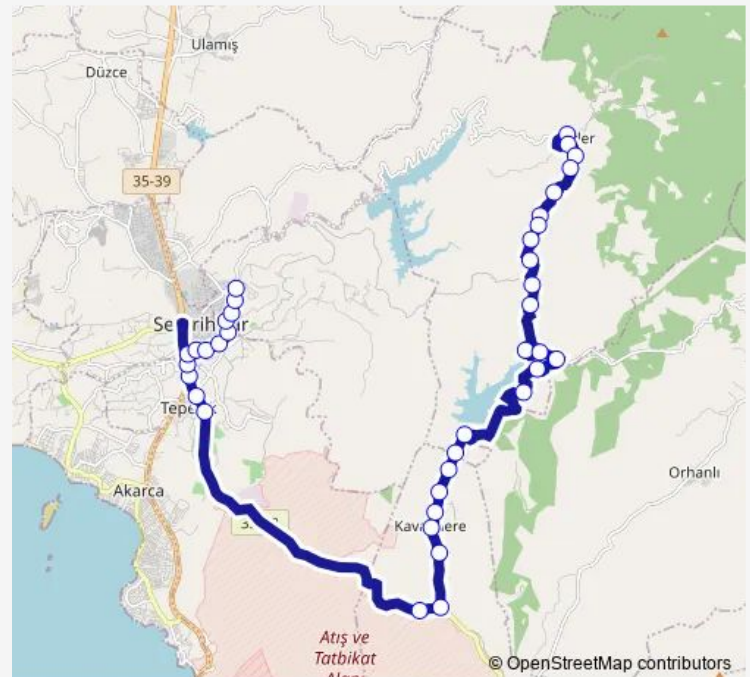

Kavak Çayı

Zeybek

Samyeli

Route schedule

Beyler Son Durak — Seferihisar Son Durak

Monday 07:45-18:45

Tuesday 07:45-18:45

Wednesday 07:45-18:45

Thursday 07:45-18:45

Friday 07:45-18:45

Saturday 07:45-18:45

Sunday —

Route info

Direction: Beyler Son Durak

Stops: 38

Trip Duration: 1 hour 11 min

Route schedule

Seferihisar Son Durak — Beyler Son Durak

Monday 07:00-18:00

Tuesday 07:00-18:00

Wednesday 07:00-18:00

Thursday 07:00-18:00

Friday 07:00-18:00

Saturday 07:00-18:00

Sunday —

Route info

Direction: Seferihisar Son Durak

Stops: 43

Trip Duration: 1 hour 10 min

Vakıf Kuyu

Baraj Yolu

Borlu