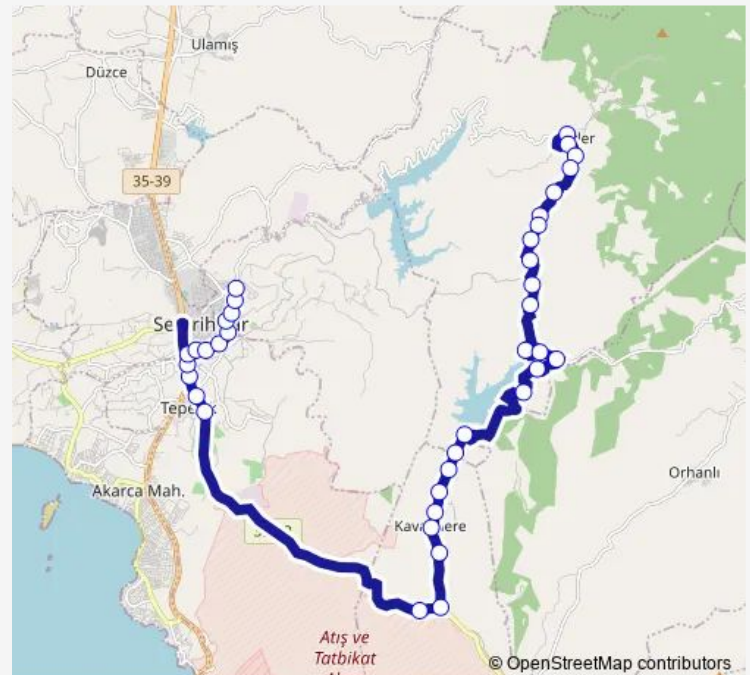

Samyeli

Route schedule

Beyler Son Durak — Seferihisar Son Durak

Monday 07:45-18:45

Tuesday 07:45-18:45

Wednesday 07:45-18:45

Thursday 07:45-18:45

Friday 07:45-18:45

Saturday 07:45-18:45

Sunday —

Route info

Direction: Beyler Son Durak

Stops: 38

Trip Duration: 1 hour 11 min

■ 990 — Beyler - Seferihisar

© OpenStreetMap contributors
BusMaps

Monday 07:00-18:00

Tuesday 07:00-18:00

Wednesday 07:00-18:00

Thursday 07:00-18:00

Friday 07:00-18:00

Saturday 07:00-18:00

Sunday —

Route info

Direction: Seferihisar Son Durak

Stops: 43

Trip Duration: 1 hour 10 min

Vakıf Kuyu

Baraj Yolu

Borlu

Yonca

Orhanlı Yol Ayrımı