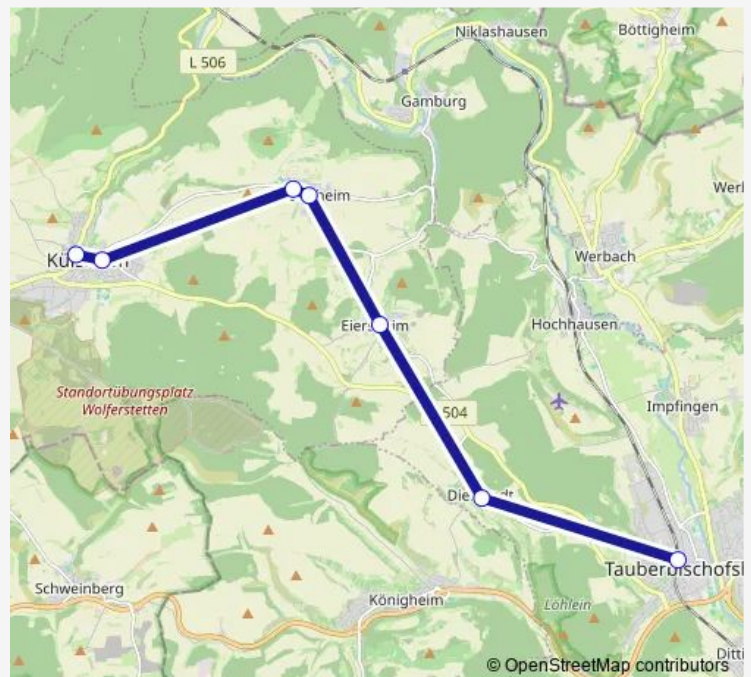

### Direction

Tauberbischofsheim, Zob — Kilsheim, Moret Brunnen

7 stops

[Open route schedule](#)

Tauberbischofsheim, Zob

Dienstadt, Ort

Eiersheim, Kirche

Uissigheim, Ort

Uissigheim, Abzw Stahlbergstr

Kilsheim, Römerbad

Kilsheim, Moret Brunnen

### Route schedule

Tauberbischofsheim, Zob — Kilsheim, Moret Brunnen

Monday —

Tuesday —

Wednesday —

Thursday —

Friday —

Saturday 25:20<sup>+1</sup>

### Route info

Direction: Tauberbischofsheim, Zob

Stops: 7

Trip Duration: 0 hour 20 min

■ 990

BusMaps

990 Bus time schedules and route maps are available in an offline PDF at [busmaps.com](https://busmaps.com). Use the [busmaps.com](https://busmaps.com) website to see live bus times, train schedule or subway schedule, and step-by-step directions for all public transit in Tauberbischofsheim