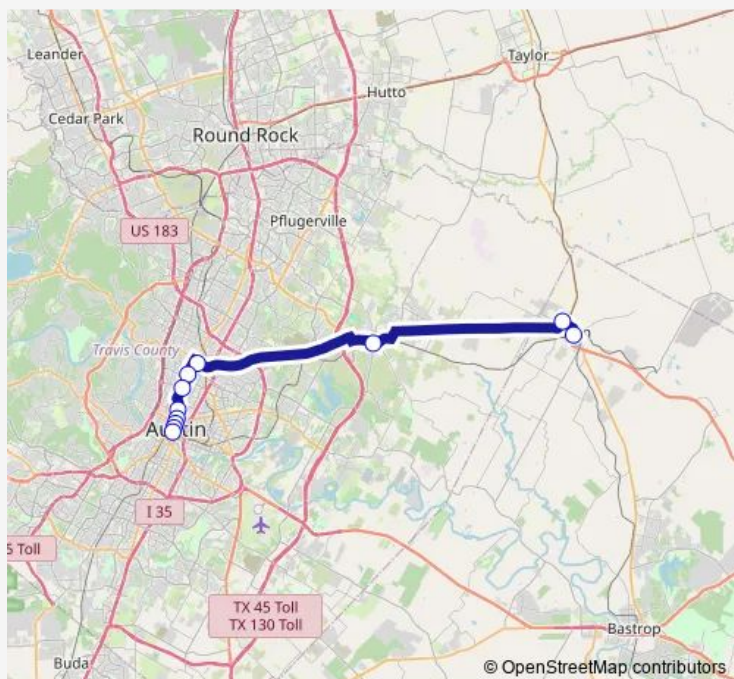

### Direction

Central/Avenue C — 500 Guadalupe/5th

11 stops

[Open route schedule](#)

Central/Avenue C

SH 95/Main

201 W Carrie Manor/Lexington

Koenig/Guadalupe

Triangle Station (Sb)

Hyde Park Station (Sb)

UT West Mall Station (Sb)

Guadalupe/16th Street

Capitol Station (Sb)

812 Guadalupe/8th

500 Guadalupe/5th

### Route schedule

Central/Avenue C — 500 Guadalupe/5th

Monday 05:28-07:38

Tuesday 05:28-07:38

Wednesday 05:28-07:38

Thursday 05:28-07:38

Friday 05:28-07:38

Saturday —

### Route info

Direction: Central/Avenue C

Stops: 11

Trip Duration: 1 hour 11 min

990 — 990-Manor/Elgin Express

**Direction**

Lavaca/3rd — Central/Avenue C

14 stops