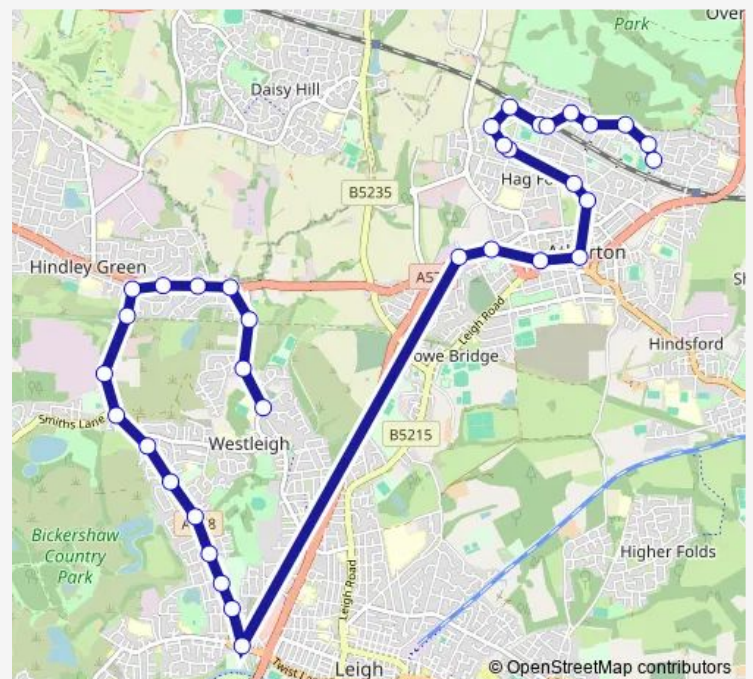

Thursday 15:10

Friday 15:10

Saturday —

Sunday —

Route info

Direction: The Westleigh School

Stops: 34

Trip Duration: 0 hour 44 min

Hag Fold Rail Station

Peak Avenue

Windermere Avenue

Blake Avenue

Aldford Drive

Hillside Avenue

Direction

Hillside Avenue — The Westleigh School

Dorset Road

Woodvale Avenue

Norfolk Road

Somerset Road

Somerset Road

Formby Avenue

Medical Centre

York Street

Thursday 07:23

Friday 07:23

Saturday —

Sunday —

Route info

Direction: Hillside Avenue

Stops: 32

Trip Duration: 0 hour 42 min