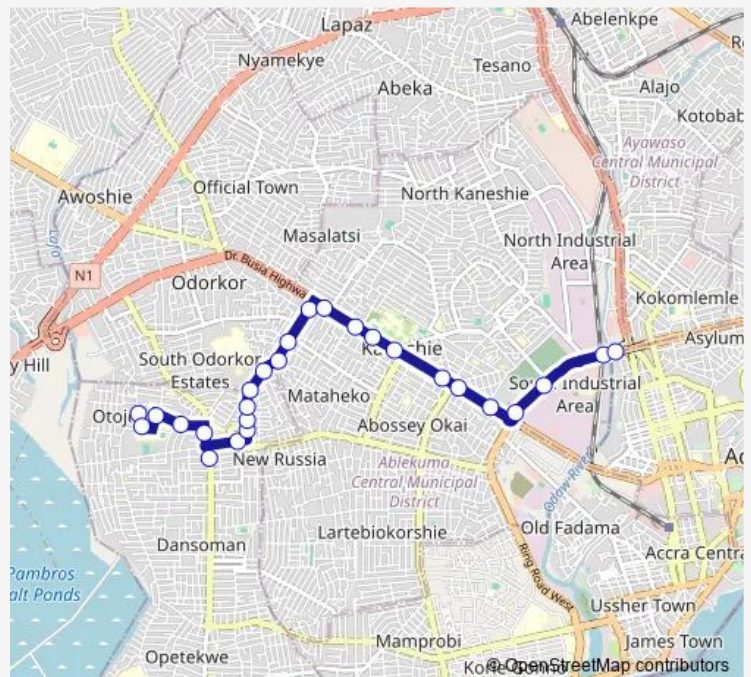

Thursday 06:00

Friday 06:00

Saturday 06:00

Sunday 06:00

Route info

Direction: Ssnit Flats

Stops: 26

Trip Duration: 0 hour 44 min

990 — Ssnit Flats ↔ Circle Odorna

Pamprom

Roundabout

State Transport

Neoplan

Circle Last Stop

Direction

Circle — Ssnit Flats

25 stops

[Open route schedule](#)

Circle

Circle Neoplan Station

Awudome Cemetery

Social Welfare

First Light

Jt

Thursday 06:00

Friday 06:00

Saturday 06:00

Sunday 06:00

Route info

Direction: Circle

Stops: 25

Trip Duration: 0 hour 48 min