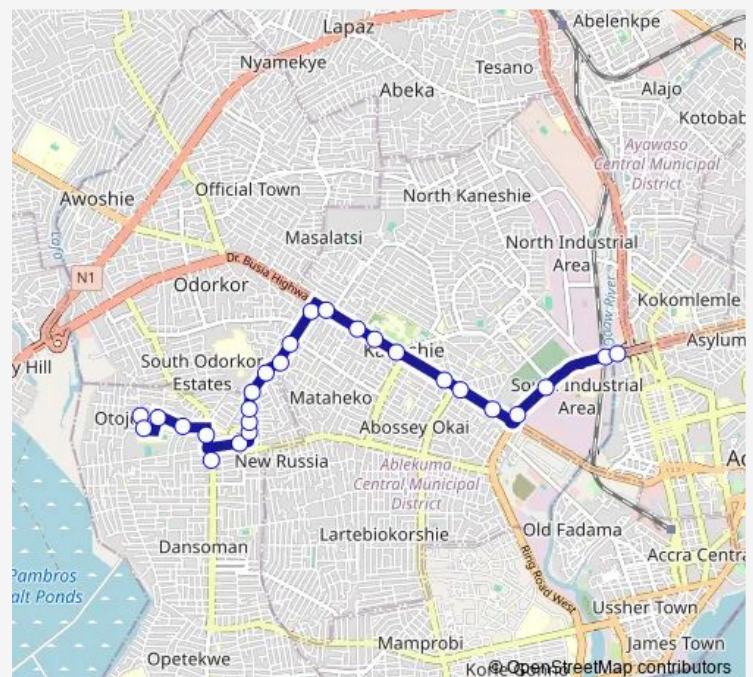

Thursday 06:00

Friday 06:00

Saturday 06:00

Sunday 06:00

Route info

Direction: Ssnit Flats

Stops: 26

Trip Duration: 0 hour 44 min

990 — Ssnit Flats ↔ Circle Odorna

Pamprom

Roundabout

State Transport

Neoplan

Circle Last Stop

Direction

Circle — Ssnit Flats

25 stops

[Open route schedule](#)

Circle

Circle Neoplan Station

Awudome Cemetery

Social Welfare

First Light

Jt

Thursday 06:00

Friday 06:00

Saturday 06:00

Sunday 06:00

Route info

Direction: Circle

Stops: 25

Trip Duration: 0 hour 48 min