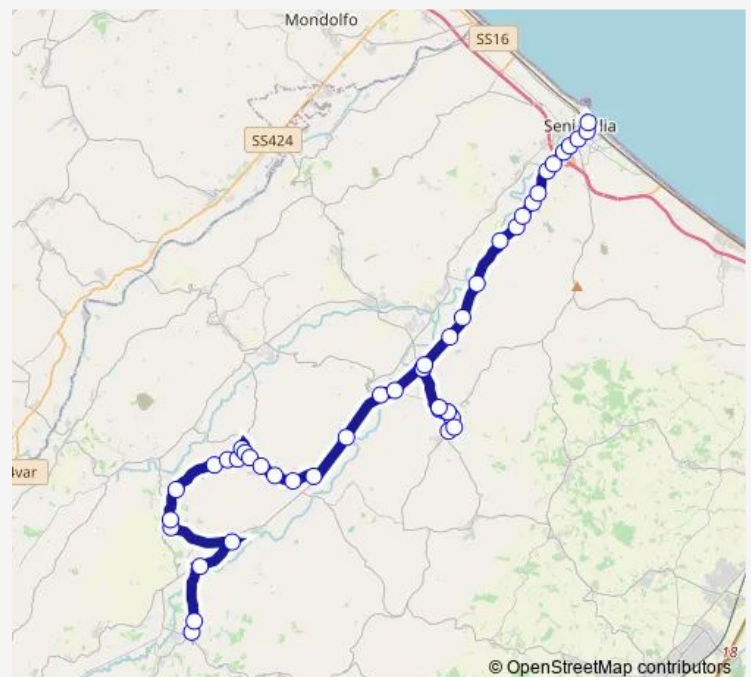

### Route schedule

Sassoferrato (Capolinea) — Serra DE Conti (Porta Croce).

Monday 06:30-14:10

Tuesday 06:30-14:10

Wednesday 06:30-14:10

Thursday 06:30-14:10

Friday 06:30-14:10

Saturday 06:30-14:10

### Route info

Direction: Sassoferrato (Capolinea)

Stops: 38

Trip Duration: 0 hour 40 min

■ Bs2 — Linee Valle DEL Misa Bucci Senigallia

BusMaps

Arcevia (Renali)

Bivio Conce (Pensilina)