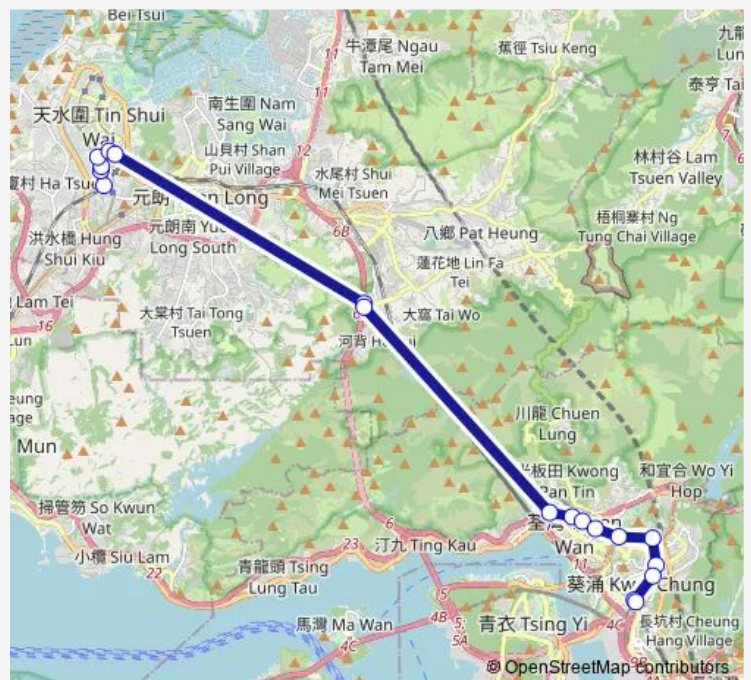

[Kmb] Tsuen King Circuit Flyover

[Kmb] Discovery Park|[Lwb] Discovery Park|[Xb] Tsuen
 WAN Castle Peak Road NO. 388

[Kmb] Tsuen WAN Station

[Kmb] Chung ON Street Tsuen Wan|[Lwb] Chung ON
 Street Tsuen Wan

[Kmb] TAI WO HAU BBI - TAI WO HAU Station|[Lwb] TAI
 WO HAU BBI - TAI WO HAU Station

Route schedule

[Ctb] TIN Shui WAI Station|[Kmb] TIN Shui WAI Station
 BUS Terminus|[Lrtfeeder] TIN Shui WAI Station — [Kmb]
 Kwai Fong Station BUS Terminus|[Lwb] Kwai Fong Station
 BUS Terminus

Monday	06:35-08:05
Tuesday	06:35-08:05
Wednesday	06:35-08:05
Thursday	06:35-08:05
Friday	06:35-08:05
Saturday	06:35-08:00
Sunday	—

Route info

Direction: [Ctb] TIN Shui WAI Station|[Kmb] TIN Shui WAI
 Station BUS Terminus|[Lrtfeeder] TIN Shui WAI Station

Stops: 18

Trip Duration: 0 hour 57 min

[Kmb] Cheung Wing Road Gyratory[[Lwb] Cheong Wing Road Gyratory

[Kmb] Kwai Chun Court[[Lwb] Kwai Chun Court

[Kmb] SUN Kwai Hing Gardens[[Lwb] SUN Kwai Hing Gardens

[Kmb] Metroplaza