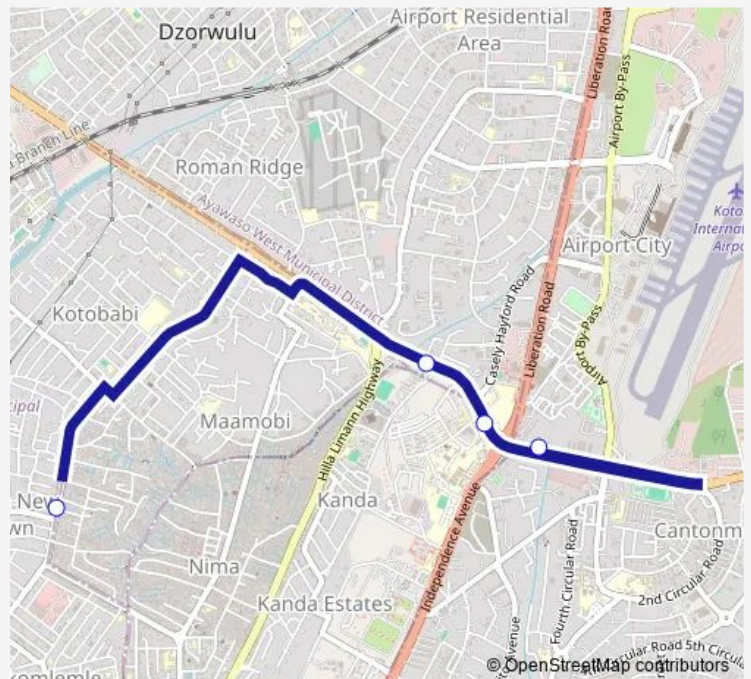

## Bus 385a New Town Station to 37 Station

[Go to website](#)

### Direction

Terminal New Town Station — Terminal 37 Station

4 stops

[Open route schedule](#)

Terminal New Town Station

Cultural Centre

First Gate 307

Terminal 37 Station

### Route schedule

Terminal New Town Station — Terminal 37 Station

Monday 10:36

Tuesday 10:36

Wednesday 10:36

Thursday 10:36

Friday 10:36

Saturday 10:36

### Route info

Direction: Terminal New Town Station

Stops: 4

Trip Duration: 0 hour 33 min

385a — New Town Station to 37 Station

385a Bus time schedules and route maps are available in an offline PDF at [busmaps.com](https://busmaps.com). Use the [busmaps.com](https://busmaps.com) website to see live bus times, train schedule or subway schedule, and step-by-step directions for all public transit in Accra