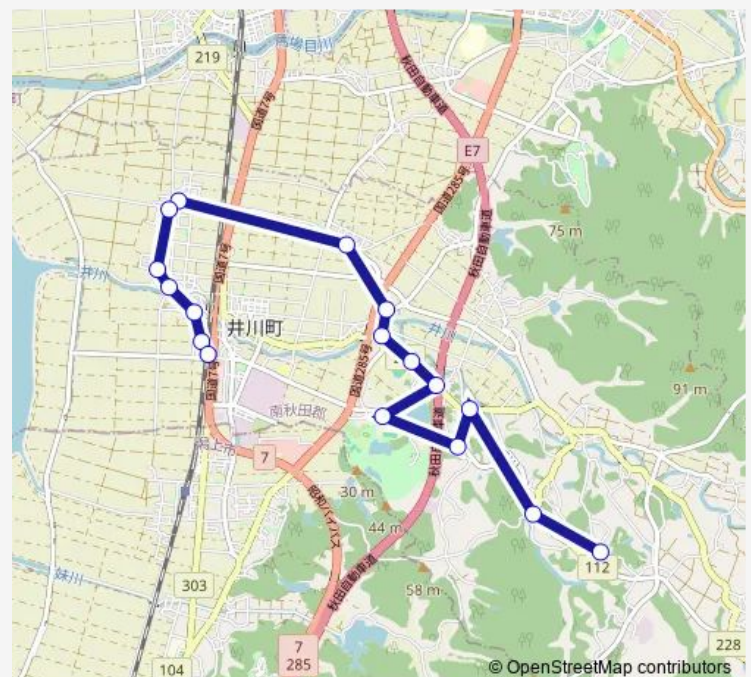

Direction

老人福祉センターゆうゆう — 井川さくら駅

17 stops

[Open route schedule](#)

老人福祉センターゆうゆう

赤沢運動広場入口

八幡分館前

大野地交差点前

旧小学校前

畠山建設前

町民体育館前

坂本バス停

スーパーセンターアマノ井川店

海老沢分館前

実相院前

今戸旧分館前

小今戸分館前

小今戸団地入口

藤田商店前

さくら分館前

井川さくら駅

Route schedule

老人福祉センターゆうゆう — 井川さくら駅

Monday 15:30

Tuesday 15:30

Wednesday 15:30

Thursday 15:30

Friday 15:30

Saturday —

Sunday —

Route info

Direction: 老人福祉センターゆうゆう

Stops: 17

Trip Duration: 0 hour 35 min