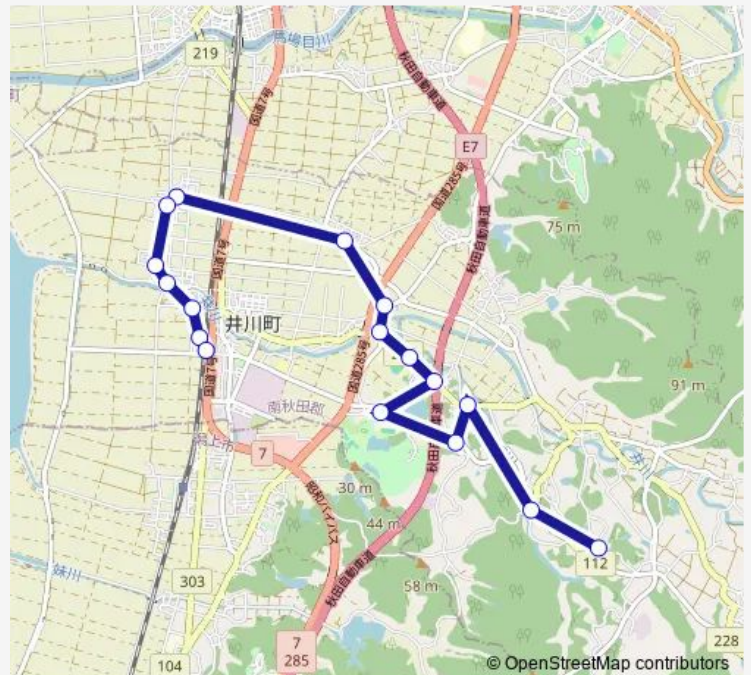

Tuesday 15:30

Wednesday 15:30

Thursday 15:30

Friday 15:30

Saturday —

Sunday —

Route info

Direction: 老人福祉センターゆうゆう

Stops: 17

Trip Duration: 0 hour 35 min

さくら号[®] Bus time schedules and route maps are available in an offline PDF at busmaps.com. Use the busmaps.com website to see live bus times, train schedule or subway schedule, and step-by-step directions for all public transit in Akita