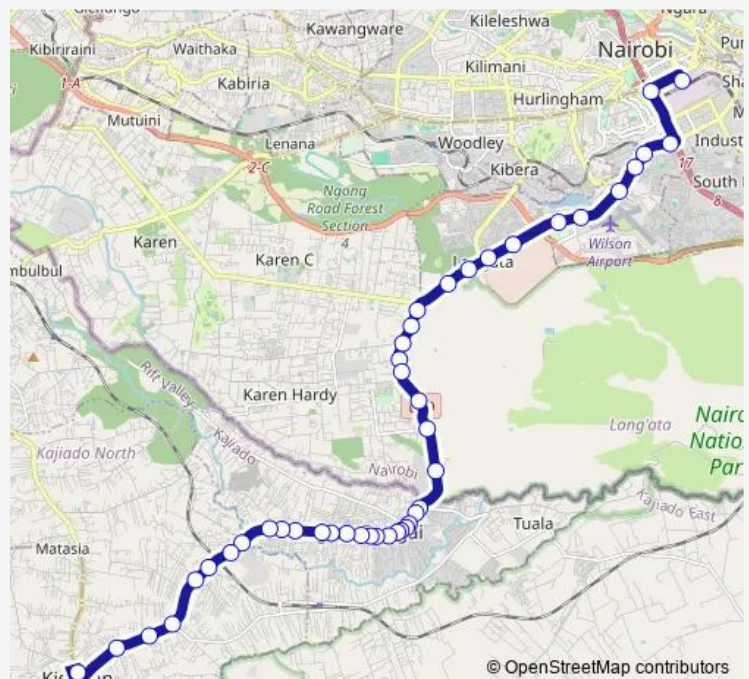

Thursday 06:00

Friday 06:00

Saturday 06:00

Sunday 06:00

Route info

Direction: Kiserian

Stops: 68

Trip Duration: 1 hour 21 min

Wednesday 06:00

Thursday 06:00

Friday 06:00

Saturday 06:00

Sunday 06:00

Route info

Direction: Railways

Stops: 44