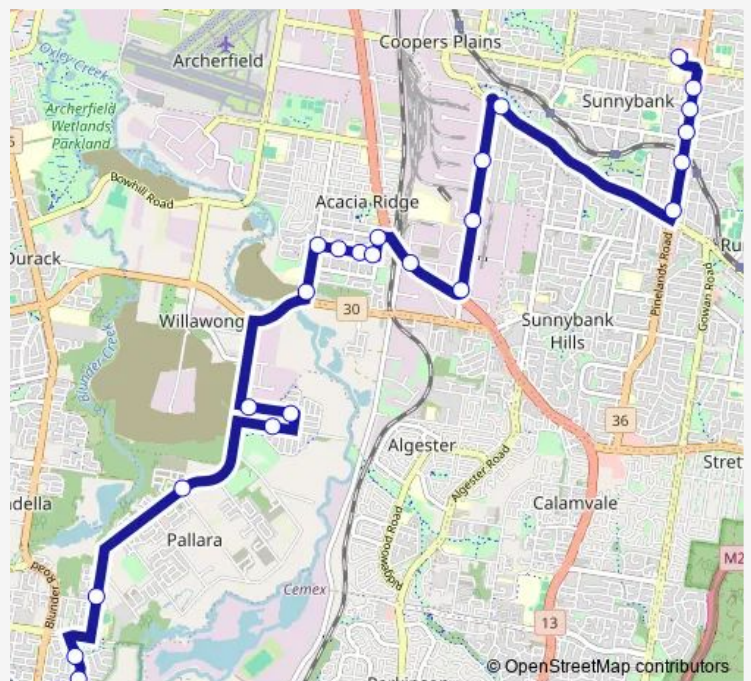

Monday 05:15-18:30

Tuesday 05:15-18:30

Wednesday 05:15-18:30

Thursday 05:15-18:30

Friday 05:15-18:30

Saturday —

Sunday —

Route info

Direction: Parkwood Dr near Watergum St

Stops: 26

Trip Duration: 0 hour 38 min

126 — Heathwood - Sunnybank Plaza

Mains Rd at Altandi, stop 68

Mains Rd at Pristina Street, stop 79

Mains Rd at Turton Street, stop 80

Mains Rd at Elva Street, stop 81

Zamia St at Sunnybank Plaza

Direction

Zamia St at Sunnybank Plaza — Parkwood Dr near Wattergum St

27 stops

[Open route schedule](#)

Zamia St at Sunnybank Plaza

Mains Rd at Elva Street, stop 81

Friday 06:00-19:15

Saturday —

Sunday —

Route info

Direction: Zamia St at Sunnybank Plaza

Stops: 27

Trip Duration: 0 hour 42 min

Parkwood Dr near Coolibah St