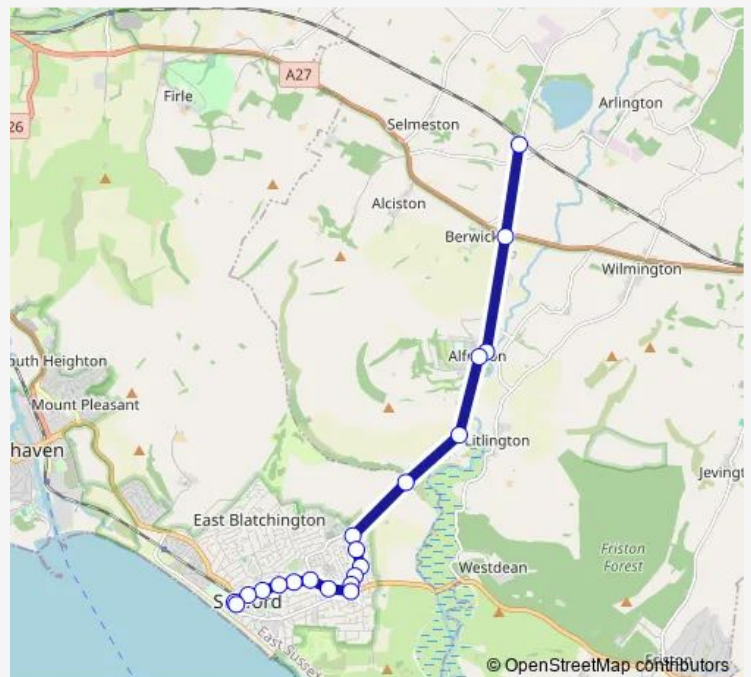

Manor Road

Sutton Corner

Downs Road

Southdown Road

Sutton Road

Library

Richmond Road

Morrisons

### Route schedule

Railway Station — Morrisons

Monday 07:50-12:54

Tuesday 07:50-12:54

Wednesday 07:50-12:54

Thursday 07:50-12:54

Friday 07:50-12:54

Saturday 08:24

### Route info

Direction: Railway Station

Stops: 20

Trip Duration: 0 hour 51 min

126 — Berwick - Alfriston - Seaford

## Direction

Morrisons — Railway Station

17 stops

[Open route schedule](#)

Morrisons

Library

War Memorial

Southdown Road