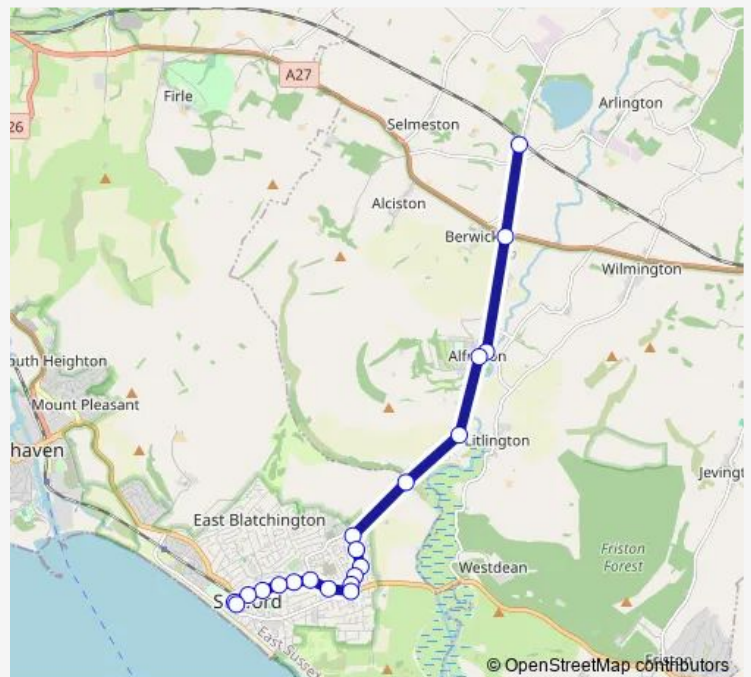

Bus 126 Berwick - Alfriston - Seaford

[Go to website](#)

Direction

Railway Station — Morrisons

20 stops

[Open route schedule](#)

Railway Station

Drusillas Corner

Friday 07:50-12:54

Saturday 08:24

Sunday —

Route info

Direction: Railway Station

Stops: 20

Trip Duration: 0 hour 51 min

126 — Berwick - Alfriston - Seaford

BusMaps

Direction

Morrisons — Railway Station

17 stops

[Open route schedule](#)

Morrisons

Library

War Memorial

Southdown Road

Downs Road

Sutton Corner

Manor Road

Walmer Road

Romney Close

Bodiam Close

Millberg Road