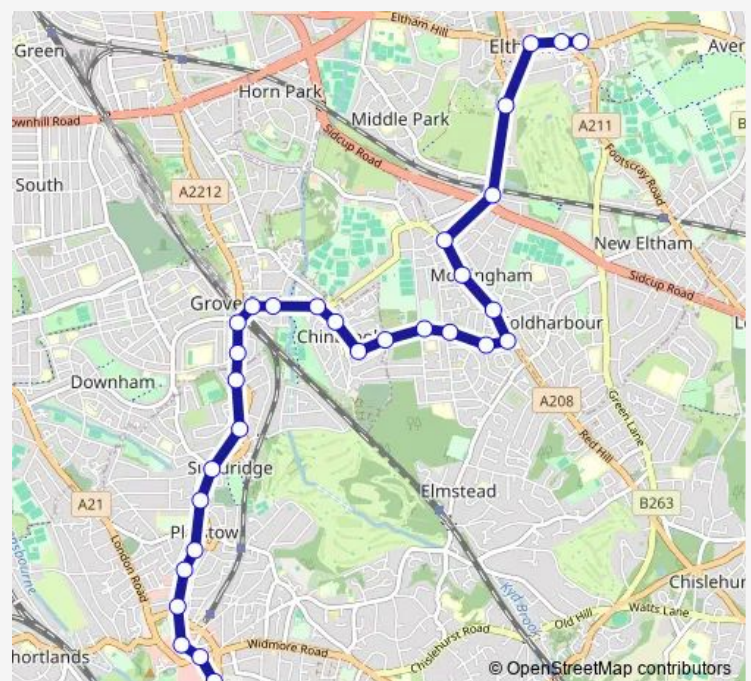

### Direction

Holy Trinity Church — Ringers Road

33 stops

[Open route schedule](#)

Holy Trinity Church

Southend Crescent/Southend Clo

Eltham High Street / Footh Cray Road

Eltham High Street / St Mary's Place

### Route schedule

Holy Trinity Church — Ringers Road

Monday	05:30-23:50
Tuesday	05:30-23:50
Wednesday	05:30-23:50
Thursday	05:30-23:50
Friday	05:30-23:50
Saturday	05:30-23:50
Sunday	06:50-23:50

### Route info

Direction: Holy Trinity Church

Stops: 33

Trip Duration: 0 hour 43 min

126 — Bromley - Grove Park - Dunkery Road - Grove park - Eltham

Launcelot Road

Treewall Gardens

New Street Hill