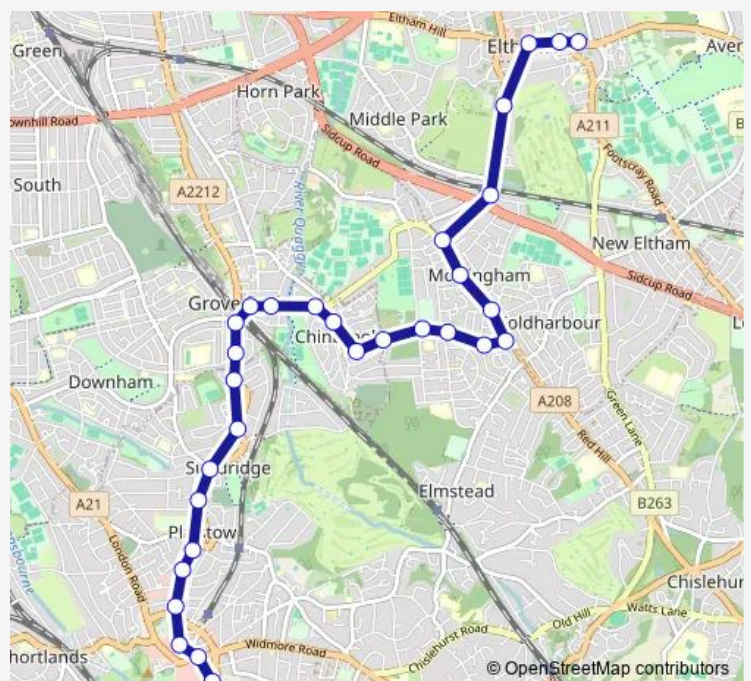

Mottingham / Prince Of Wales

Mottingham Road / Ravensworth Road

Dunkery Road / Mottingham Road

Dunkery Road /Ravensworth Road

Beaconsfield Road (SE9)

Court Farm Road

Duddington Close

Henry Cooper Way

Marvels Lane Primary School

Marvels Lane / Chinbrook Road

Amblecote Road

Grove Park Station

Route schedule

Holy Trinity Church — Ringers Road

Monday	05:30-23:50
Tuesday	05:30-23:50
Wednesday	05:30-23:50
Thursday	05:30-23:50
Friday	05:30-23:50
Saturday	05:30-23:50
Sunday	06:50-23:50

Route info

Direction: Holy Trinity Church

Stops: 33

Trip Duration: 0 hour 32 min

126 — Bromley - Grove Park - Dunkery Road - Grove park - Eltham

Launcelot Road

Treewall Gardens

New Street Hill

Direction: Ringers Road

Stops: 32

Trip Duration: 0 hour 36 min

Mottingham / Prince Of Wales

Court Road / Mottingham Road

Mottingham Station

Royal Blackheath Golf Club

Eltham High Street / Roper Street