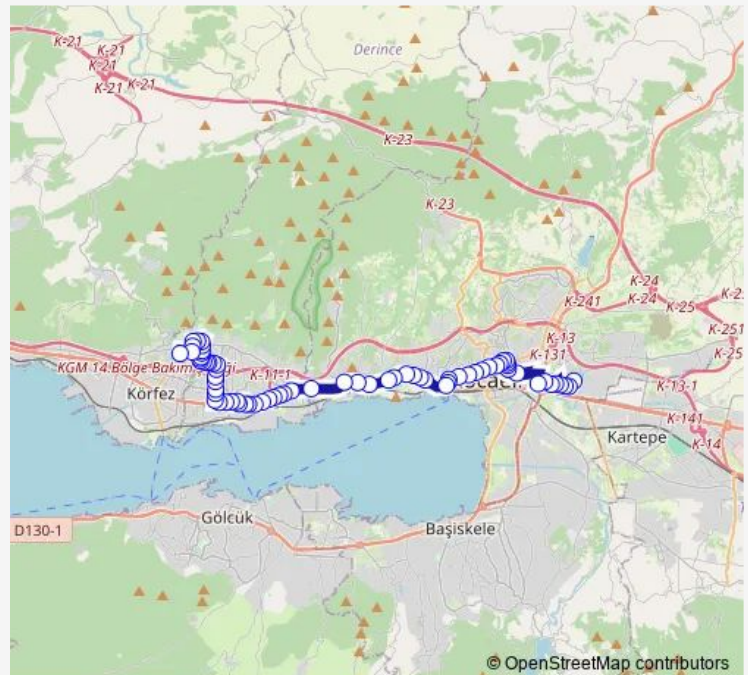

Thursday 00:05-23:25

Friday 00:05-23:25

Saturday 00:05-23:25

Sunday 00:09-23:29

Route info

Direction: Yahya Kaptan Depolama Alanı

Stops: 71

Trip Duration: 0 hour 41 min

126 — Sopali -Yahyakaptan

BusMaps

Yeni Turan

Acisu Parki

Merkez Bankasi

Orduevi

Kütüphane

Dostluk Sitesi

Saturday 05:55-23:30

Sunday 05:55-23:30

Route info

Direction: Körfez Kent 1

Stops: 70

Trip Duration: 0 hour 43 min

Levend

Altin