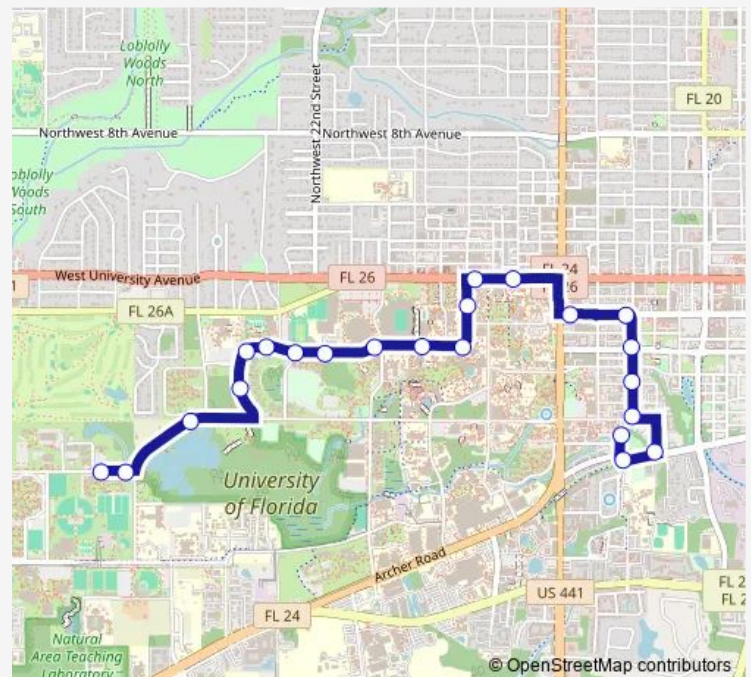

Bus 126 UF East/West Circulator (Lakeside To Sorority Row)

[Go to website](#)

Direction

Lakeside — Sorority Row

22 stops

[Open route schedule](#)

- Lakeside
- Lakeside Residential Complex
- Corry Village
- Fraternity Row
- Fraternity Row II across Springs
- Beta Theta Pi across Springs
- Keys Residential Complex
- Keys Residential Complex Midblock
- Gator Corner Dining
- Weimer Hall
- The Hub
- Leigh Hall
- Keene Flint Hall
- Anderson Hall
- Phi Kappa Tau
- Eastbound SW 2nd Avenue @ SW 10th Street
- Southbound SW 10th ST at SW 4th Ave (Deco 39)
- Stratford Court Apartments
- Ivy House Apartment
- Oxford Terrace Apartments
- Parkside II Apartments

Route schedule

Lakeside — Sorority Row

Monday	18:05-22:55
Tuesday	18:05-22:55
Wednesday	18:05-22:55
Thursday	18:05-22:55
Friday	18:05-22:55
Saturday	11:15-22:55
Sunday	11:15-17:55

Route info

Direction: Lakeside

Stops: 22

Trip Duration: 0 hour 18 min

126 — UF East/West Circulator (Lakeside To Sorority Row) **BusMaps**

Direction

Sorority Row — Lakeside

18 stops

[Open route schedule](#)

Sorority Row

Lakeside

Route schedule

Sorority Row — Lakeside

Monday 17:45-22:35

Tuesday 17:45-22:35

Wednesday 17:45-22:35

Thursday 17:45-22:35

Friday 17:45-22:35