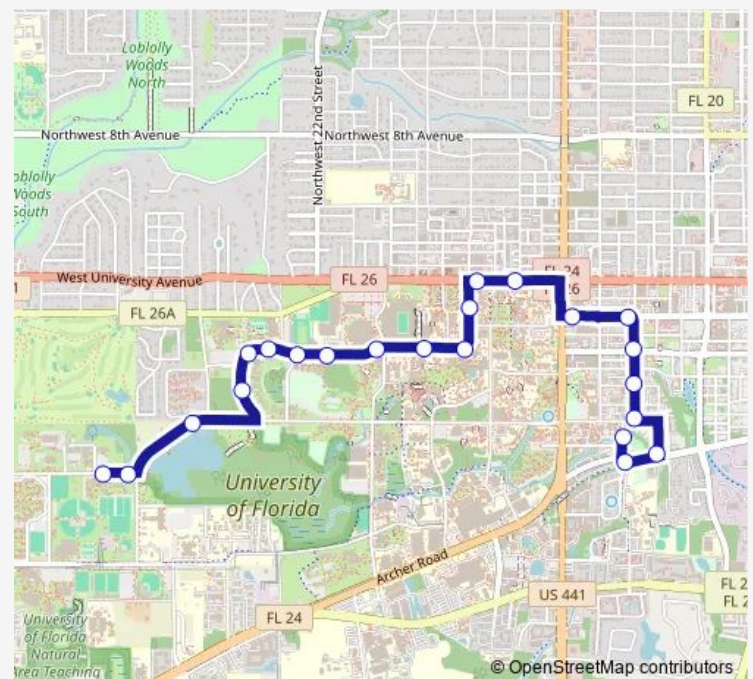

### Direction

Lakeside — Sorority Row

22 stops

[Open route schedule](#)

Lakeside

Lakeside Residential Complex

Corry Village

Fraternity Row

### Route schedule

Lakeside — Sorority Row

Monday 18:05-22:55

Tuesday 18:05-22:55

Wednesday 18:05-22:55

Thursday 18:05-22:55

Friday 18:05-22:55

Saturday 11:15-22:55

### Route info

Direction: Lakeside

Stops: 22

Trip Duration: 0 hour 18 min

126 — UF East/West Circulator (Lakeside To Sorority Row)

BusMaps

**Direction**

Sorority Row — Lakeside