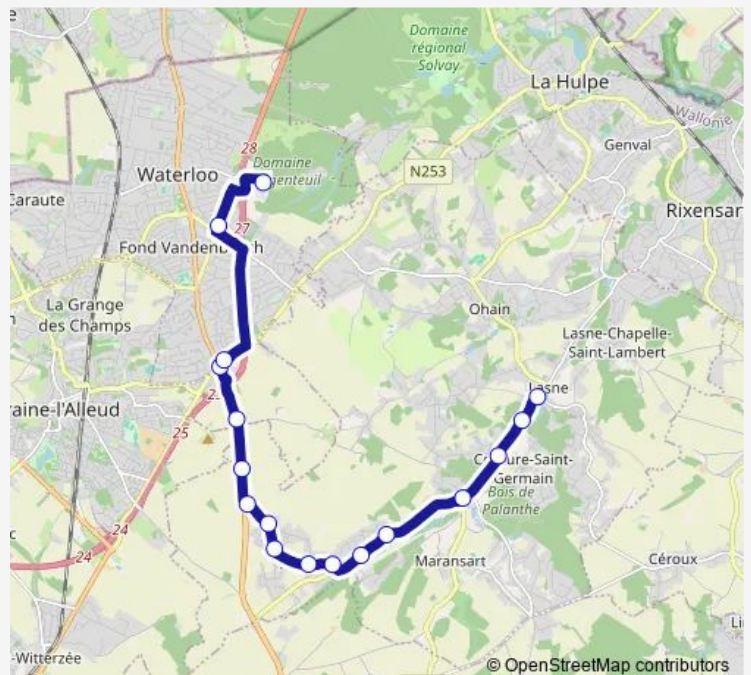

Route schedule

Lasne Village (Route de l'Etat) — Waterloo Berlaymont

Monday 07:50

Tuesday 07:50

Wednesday 07:50

Thursday 07:50

Friday 07:50

Saturday —

Sunday —

Route info

Direction: Lasne Village (Route de l'Etat)

Stops: 17

Trip Duration: 0 hour 40 min

126 — Lasne - Argentueil (Berlaymont)

Direction

Waterloo Berlaymont — Lasne Village (Route de l'Etat)

16 stops

[Open route schedule](#)

Waterloo Berlaymont

Waterloo Chaussée de Tervuren

Waterloo Mont-Saint-Jean (Ch. de Louvain)

Waterloo Monument Gordon

Plancenoit Fond Pauquet

Plancenoit Belle Alliance

Lasne Petit Champ

Lasne Village (Route de l'Etat)

Route schedule

Waterloo Berlaymont — Lasne Village (Route de l'Etat)

Monday 16:10

Tuesday 16:10

Wednesday 12:30

Thursday 16:10