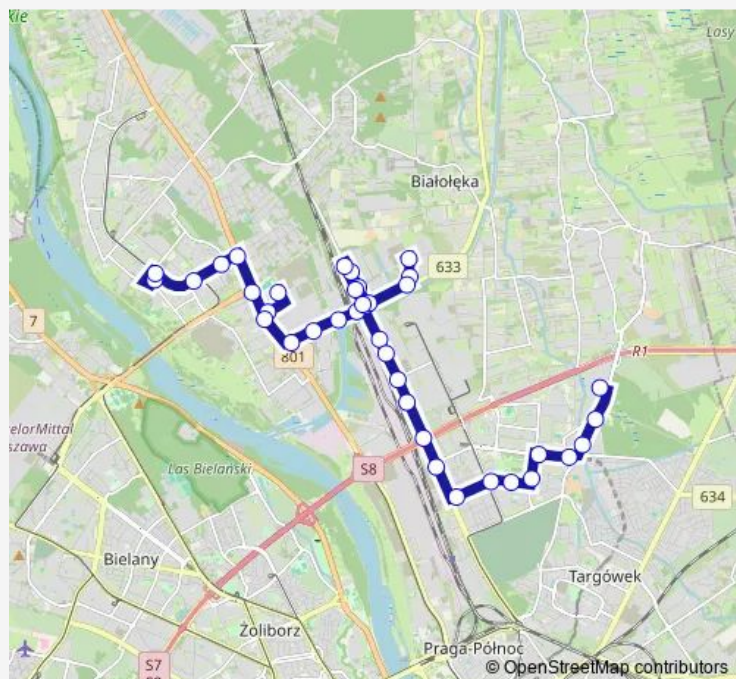

### Route schedule

CH Targówek 05 — Tarchomin 09

Monday 05:16-18:49

Tuesday 05:16-18:49

Wednesday 05:16-18:49

Thursday 05:16-18:49

Friday 05:16-18:49

Saturday 05:17-18:50

### Route info

Direction: CH Targówek 05

Stops: 35

Trip Duration: 0 hour 53 min

Marcelin 05

Marcelin 04

PKP Żerań 05

Cementownia 01