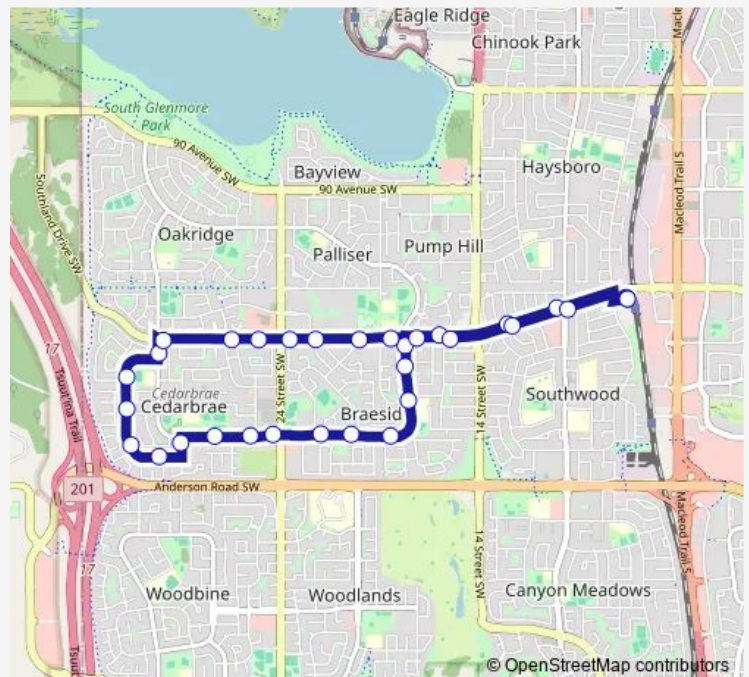

WB Braeside DR @ Brabourne RD Sw

WB Oakfield DR @ 24 ST Sw

WB Oakfield DR @ 26 ST Sw

WB Oakfield DR @ W. of Cedarbrook BA Sw

SB 30 ST SW @ Oakfield DR Sw

WB Cedarille DR @ Cedardale CR Sw

NB Cedarille DR @ Cedarwood RI Sw

NB Cedarille DR @ Cedarwood HL Sw

NB Cedarille DR @ Cedarille CR Sw

NB Oakfield DR @ Cedarille DR Sw

EB Southland DR @ Oakfield DR Sw

EB Southland DR @ Oakmoor WY Sw

Route schedule

Southland LRT Station Eb — Southland LRT Station Eb

Monday 05:46-23:43

Tuesday 05:46-23:43

Wednesday 05:46-23:43

Thursday 05:46-23:43

Friday 05:46-23:43

Saturday 05:20-23:20

Sunday 06:30-23:30

Route info

Direction: Southland LRT Station Eb

Stops: 31

Trip Duration: 0 hour 26 min

126 — Braeside

EB Southland DR @ E. of Oakmoor WY Sw

Oakridge Station (Eb)

EB Southland DR @ Oakmoor DR Sw

EB Southland DR @ Brookpark BV Sw