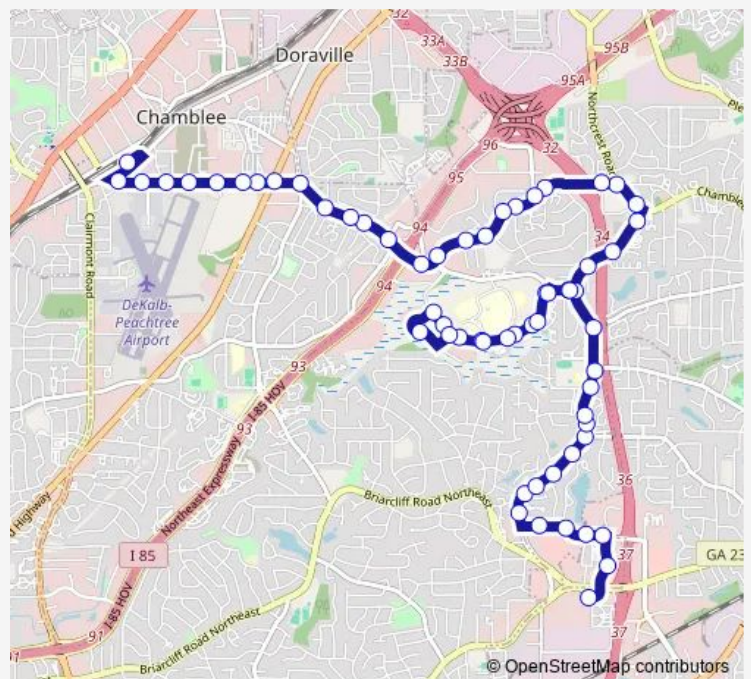

**Bus 126 Embry Hills**

[Go to website](#)

**Direction**

Chamblee Station - East Loop — RANCHWOOD DR @ WEEMS RD

58 stops

[Open route schedule](#)

- Chamblee Station - East Loop
- Chamblee Tucker RD @ Flightway Dr
- Chamblee Tucker RD @ W Hospital Ave
- Chamblee Tucker RD @ 2331
- Chamblee Tucker RD @ Cumberland Dr
- Chamblee Tucker RD @ Shallowford Rd
- Chamblee Tucker RD @ Stratford Arms
- Chamblee Tucker RD @ Holiday Pl
- Chamblee Tucker RD @ Ascot Ct
- Chamblee Tucker RD @ Dekalb Technology Pkwy
- Chamblee Tucker RD @ Presidential Pkwy
- Chamblee Tucker RD @ Mercer Universi
- Chamblee Tucker RD @ Mercer Universi
- Chamblee Tucker RD @ Stantondale Dr
- Chamblee Tucker RD @ Stantondale Dr
- Chamblee Tucker RD @ Alton Rd
- Chamblee Tucker RD @ Embry Cir
- Chamblee Tucker RD @ Buckeye Rd
- Chamblee Tucker RD @ 3365
- Chamblee Tucker RD @ Stonecrest Ct
- Chamblee Tucker RD @ Northcrest Rd

**Route schedule**

Chamblee Station - East Loop — RANCHWOOD DR @ WEEMS RD

Monday	05:45-22:45
Tuesday	05:45-22:45
Wednesday	05:45-22:45
Thursday	05:45-22:45
Friday	05:45-22:45
Saturday	06:45-22:45
Sunday	06:45-22:45

**Route info**

Direction: Chamblee Station - East Loop

Stops: 58

Trip Duration: 0 hour 35 min

126 — Embry Hills

Chamblee Tucker RD @ Henderson Mill

Henderson Mill RD @ Chamblee Tucker

Henderson Mill RD @ Ashwood Ln

## Route info

Direction: RANCHWOOD DR @ WEEMS RD

Stops: 61

Trip Duration: 0 hour 35 min

FLOWERS RD S @ HOLLINSWOOD DR

FLOWERS RD S @ BRANDYWINE RD

BRANDYWINE RD @ 2920

HOLLINGSWOOD DR @ FLOWERS RD