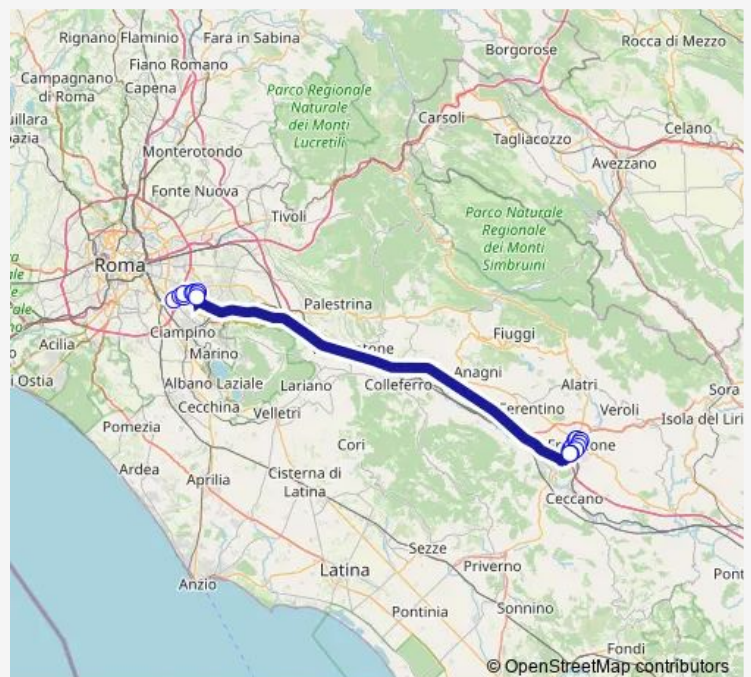

**Bus Roma Anagnina - Frosinone # Fr66d**

[Go to website](#)

**Direction**

Roma | Anagnina (Metro A) # f3583 — Frosinone | Piazza Pertini # f3486

20 stops

[Open route schedule](#)

Roma | Anagnina (Metro A) # f3583

Frosinone | Via Moro Via Piave # f3483

Frosinone | via Marittima via Grappelli # f3484

Frosinone | Via Mascagni # f5229

Frosinone | Piazza Pertini # f3486

**Route schedule**

Roma | Anagnina (Metro A) # f3583 — Frosinone | Piazza Pertini # f3486

Monday 13:00

Tuesday 13:00

Wednesday 13:00

Thursday 13:00

Friday 13:00

Saturday —

Sunday —

**Route info**

Direction: Roma | Anagnina (Metro A) # f3583

Stops: 20

Trip Duration: 1 hour 15 min

Roma Anagnina - Frosinone # Fr66d

Bus time schedules and route maps are available in an offline PDF at [busmaps.com](https://busmaps.com). Use the [busmaps.com](https://busmaps.com) website to see live bus times, train schedule or subway schedule, and step-by-step directions for all public transit in Frosinone