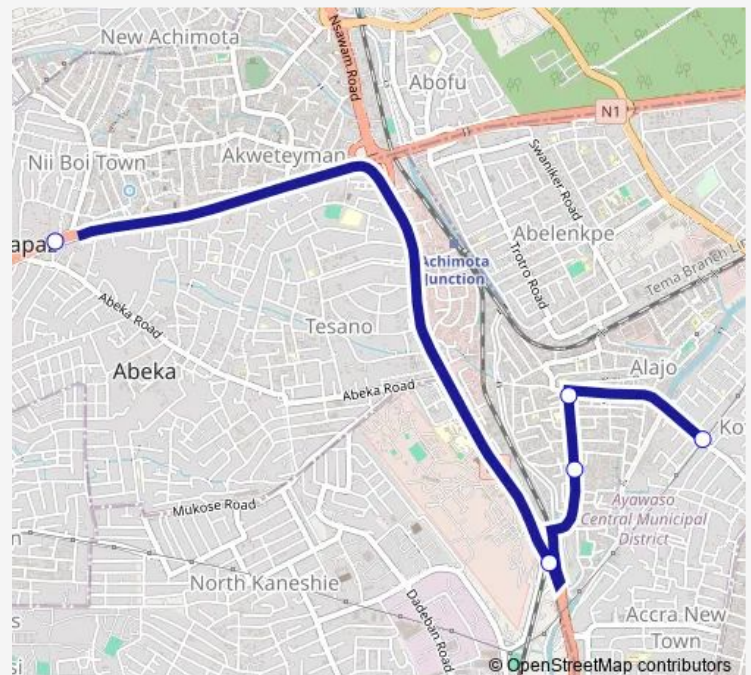

## Bus 310B Abeka lapaz to Kotobabi Down Station

[Go to website](#)**Direction**

Terminal Abeka lapaz — Terminal Kotobabi Down Station

5 stops

[Open route schedule](#)

Terminal Abeka lapaz

Alajo

Filling Station 156

Alajo Taxi Rank

Terminal Kotobabi Down Station

**Route schedule**

Terminal Abeka lapaz — Terminal Kotobabi Down Station

Monday 14:13

Tuesday 14:13

Wednesday 14:13

Thursday 14:13

Friday 14:13

Saturday 14:13

Sunday 14:13

**Route info**

Direction: Terminal Abeka lapaz

Stops: 5

Trip Duration: 0 hour 24 min

■ 310B — Abeka lapaz to Kotobabi Down Station