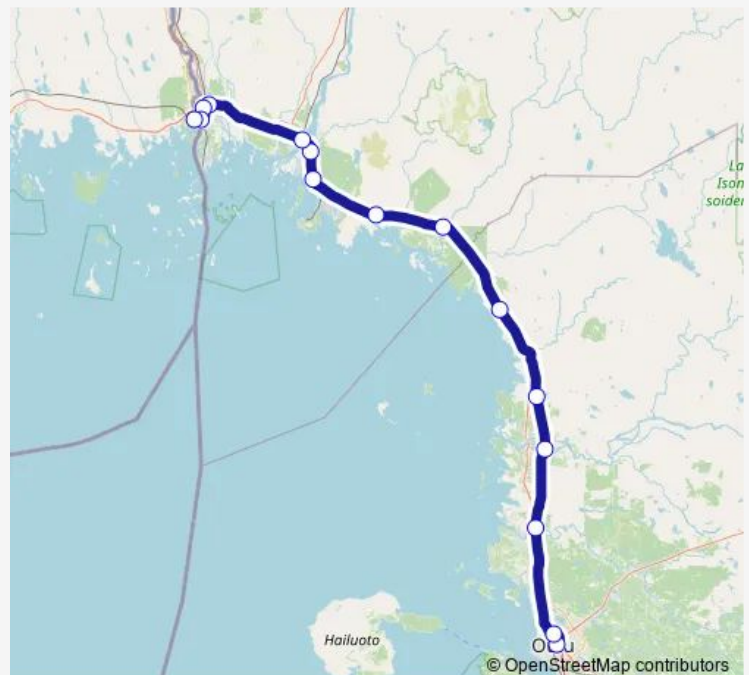

Tornio-Itäinen

Tornio

Tornio-raja

Haaparanta

## Route schedule

Oulu — Haaparanta

Monday	05:08
Tuesday	05:08
Wednesday	05:08
Thursday	05:08
Friday	05:08
Saturday	05:08
Sunday	—

## Route info

Direction: Oulu

Stops: 15

Trip Duration: 1 hour 37 min

■ IC 401 — Oulu - Haaparanta

IC 401 Long Distance Trains time schedules and route maps are available in an offline PDF at [busmaps.com](https://busmaps.com). Use the [busmaps.com](https://busmaps.com) website to see live bus times, train schedule or subway schedule, and step-by-step directions for all public transit in Haparanda