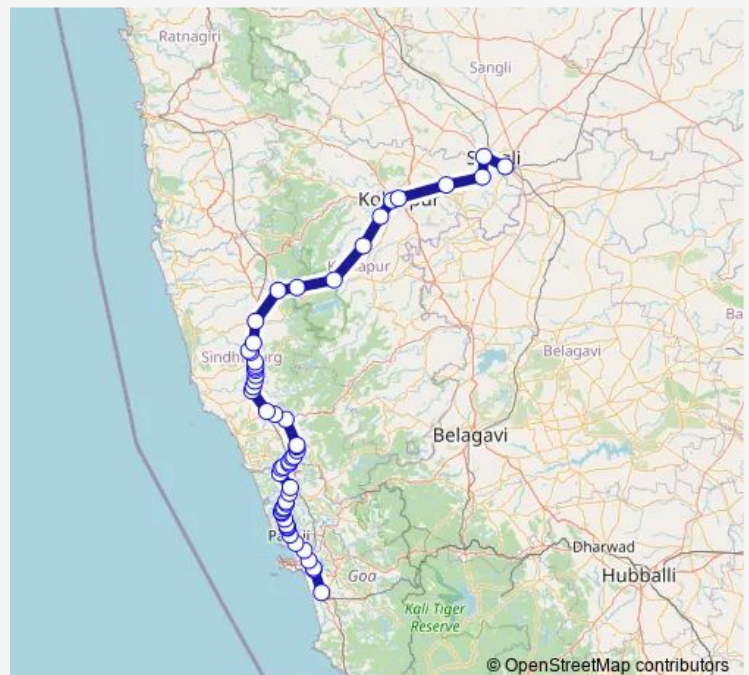

Thursday 08:45

Friday 08:45

Saturday 08:45

Sunday 08:45

Route info

Direction: Margao KTC Bus Stand

Stops: 55

Trip Duration: 10 hour 15 min

■ MRG130 — Margao - Miraj via Radhanagri

BusMaps

Poroscodem

Uguem

Tamboxem

Torshe Village

Torxem

Patradevi, Border, Check Post